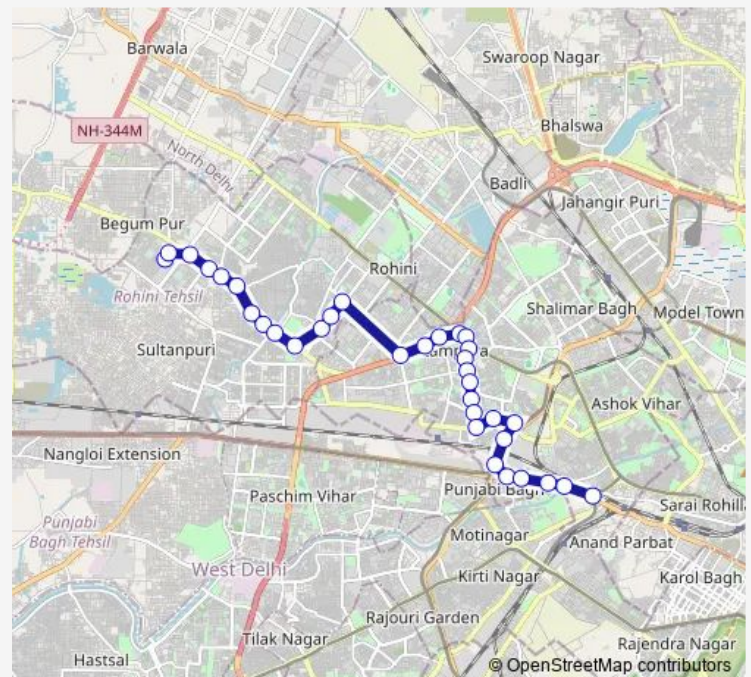

### Route schedule

Rohini Sec 22 Terminal — Zakhira (Rohtak Road)

Monday 08:11-20:19

Tuesday 08:11-20:19

Wednesday 08:11-20:19

Thursday 08:11-20:19

Friday 08:11-20:19

Saturday 08:11-20:19

Sunday 08:11-20:19

### Route info

Direction: Rohini Sec 22 Terminal

Stops: 34

Trip Duration: 1 hour 1 min

957bdown

BusMaps

Lok Vihar

Chander Lok