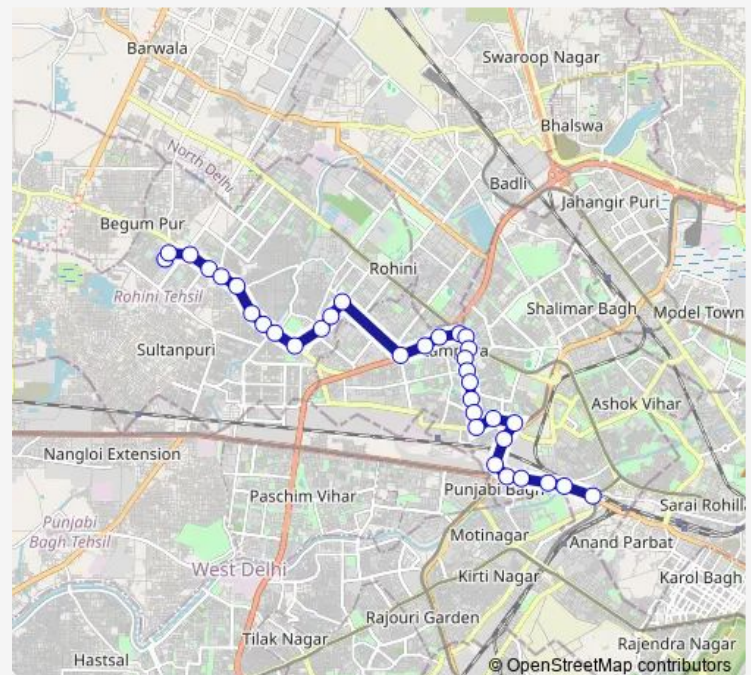

Kapil Vihar

DTC Apartments

Harsh Vihar

Route schedule

Rohini Sec 22 Terminal — Zakhira (Rohtak Road)

Monday 08:11-20:19

Tuesday 08:11-20:19

Wednesday 08:11-20:19

Thursday 08:11-20:19

Friday 08:11-20:19

Saturday 08:11-20:19

Sunday 08:11-20:19

Route info

Direction: Rohini Sec 22 Terminal

Stops: 34

Trip Duration: 1 hour 1 min