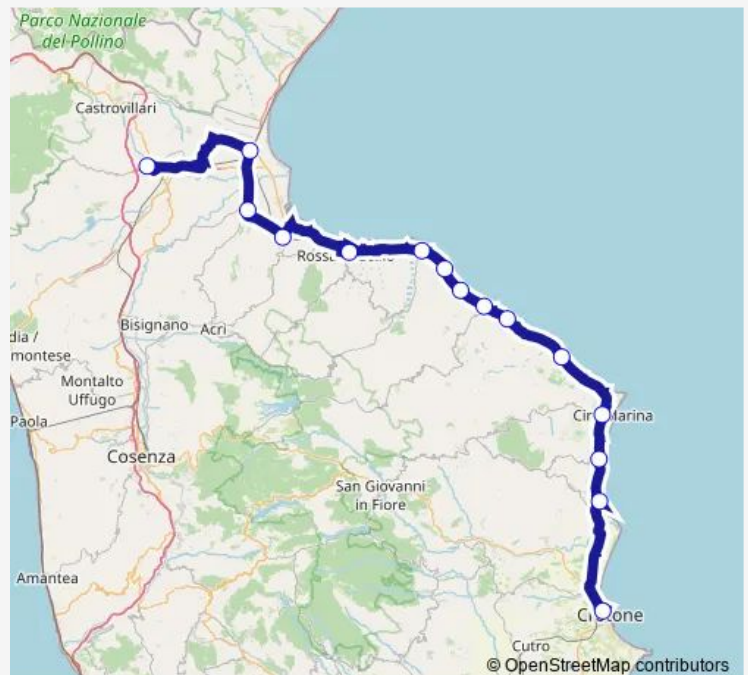

Torre Melissa

Cirò Marina (SP 7 adiacente Eurospin)

Torretta Crucoli

Cariati

Mandatoriccio

Pietrapaola

Calopezzati

Mirto Crosia

Tuesday 12:45-18:10

Wednesday 12:45-18:10

Thursday 12:45-18:10

Friday 12:45-18:10

Saturday 12:45-18:10

Sunday 12:45-18:10

Route info

Direction: Crotone

Stops: 15

Trip Duration: 2 hour 55 min

FlixBus A551 — Crotone - Firmo

Direction

Firmo — Crotone

15 stops

[Open route schedule](#)

Firmo

Cariati

Torretta Crucoli

Cirò Marina (SP 7 adiacente Eurospin)

Torre Melissa

Strongoli Marina

Crotone

Route schedule

Firmo — Crotone