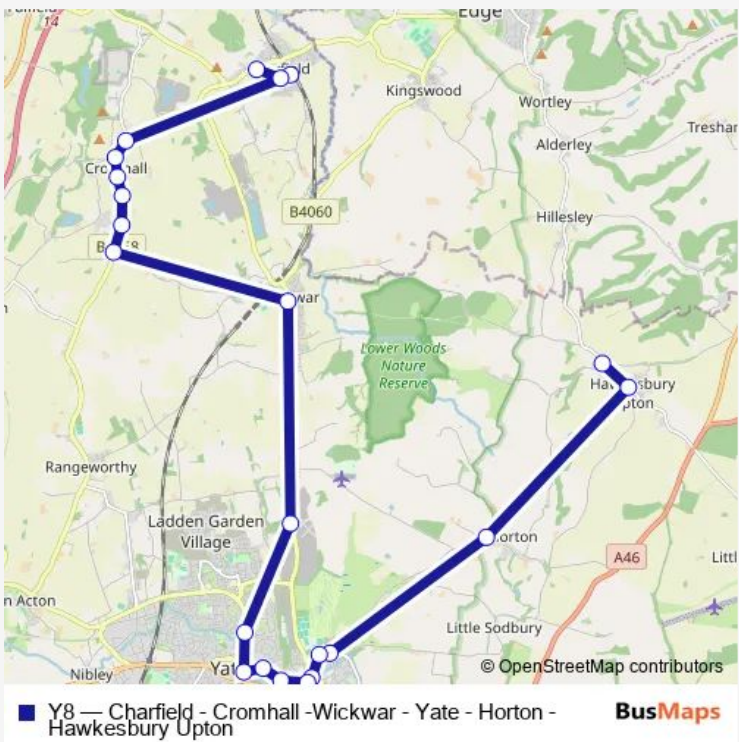

## Bus Y8 Charfield - Cromhall -Wickwar - Yate - Horton - Hawkesbury Upton

[Go to website](#)

**Direction**  
 Hawkesbury Upton Pond — Durham Road  
 22 stops  
[Open route schedule](#)

- Hawkesbury Upton Pond
- The Fox Inn
- Social Club
- Dowding Close
- Caroline Close
- Wickwar Road
- The Clock
- Bowling Hill
- The Ridge
- Shopping Centre
- Goose Green Way
- Love Lane
- High Street
- Cowship Lane
- Heath End Cottages
- Heathend Garage
- Longcross
- Wotton Road
- Bibstone Turn
- Little Bristol Lane
- Berkeley Close

Route schedule  
 Hawkesbury Upton Pond — Durham Road

Monday	09:00-17:00
Tuesday	09:00-17:00
Wednesday	09:00-17:00
Thursday	09:00-17:00
Friday	09:00-17:00
Saturday	09:00-17:00
Sunday	—

Route info  
 Direction: Hawkesbury Upton Pond  
 Stops: 22  
 Trip Duration: 0 hour 57 min

Durham Road

## Route info

Direction: Durham Road

Stops: 20

Trip Duration: 0 hour 55 min

Y8 Bus time schedules and route maps are available in an offline PDF at [busmaps.com](http://busmaps.com). Use the [busmaps.com](http://busmaps.com) website to see live bus times, train schedule or subway schedule, and step-by-step directions for all public transit in Chipping Sodbury