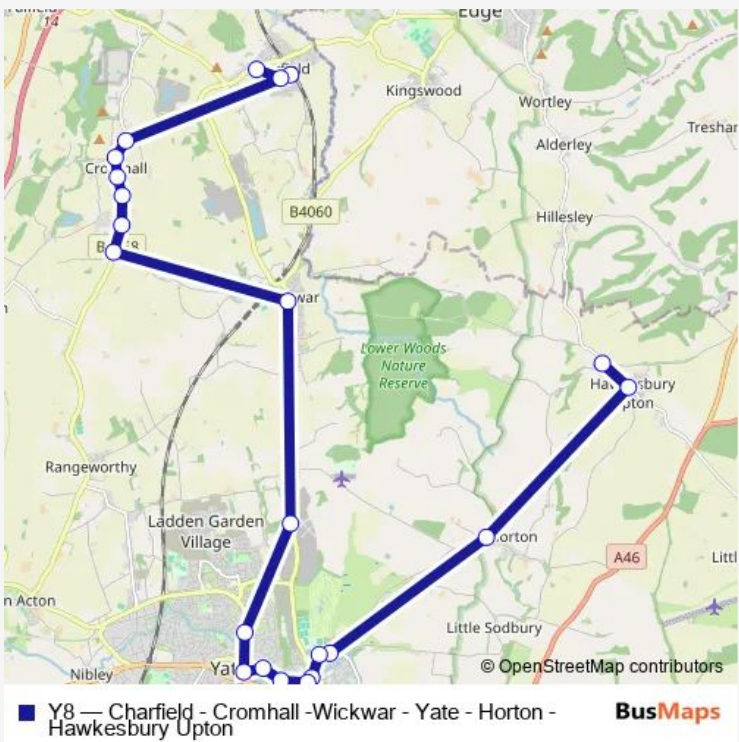

## Bus Y8 Charfield - Cromhall -Wickwar - Yate - Horton - Hawkesbury Upton

[Go to website](#)

**Direction**  
Durham Road — Hawkesbury Upton Pond

20 stops

[Open route schedule](#)

- Durham Road
- Bibstone Turn
- Wotton Road
- Longcross
- Heathend Garage
- Heath End Cottages
- Cowship Lane
- High Street
- Love Lane
- Goose Green Way
- Shopping Centre
- The Ridge
- Bowling Hill
- The Clock
- Wickwar Road
- Caroline Close
- Dowding Close
- Social Club
- The Fox Inn
- Hawkesbury Upton Pond

Route schedule  
Durham Road — Hawkesbury Upton Pond

Monday	08:00-16:00
Tuesday	08:00-16:00
Wednesday	08:00-16:00
Thursday	08:00-16:00
Friday	08:00-16:00
Saturday	08:00-16:00
Sunday	—

Route info

Direction: Durham Road

Stops: 20

Trip Duration: 0 hour 55 min

## Direction

Hawkesbury Upton Pond — Durham Road

21 stops

[Open route schedule](#)

Hawkesbury Upton Pond

The Fox Inn

Social Club

Dowding Close