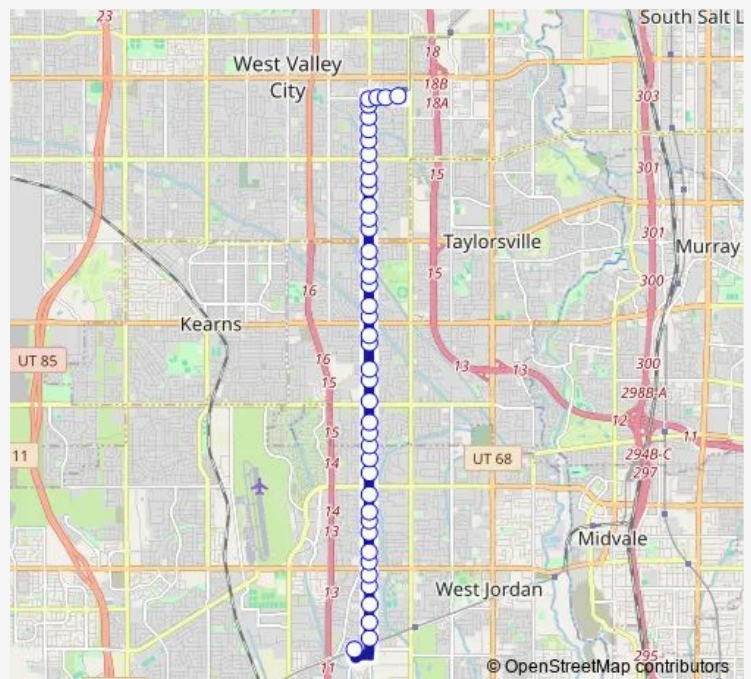

### Direction

Jordan Valley Station (Bay B) — West Valley Central Station (Bay A)

43 stops

[Open route schedule](#)

Jordan Valley Station (Bay B)

3200 W @ 8545 S

3200 W @ 8377 S

3200 W @ 8175 S

### Route schedule

Jordan Valley Station (Bay B) — West Valley Central Station (Bay A)

Monday 06:00-21:30

Tuesday 06:00-21:30

Wednesday 06:00-21:30

Thursday 06:00-21:30

Friday 06:00-21:30

Saturday —

### Route info

Direction: Jordan Valley Station (Bay B)

Stops: 43

Trip Duration: 0 hour 22 min

F232 — 3200 West Flex

3200 W @ 5517 S

3200 W @ 5343 S

3200 W @ 5265 S

## Route schedule

West Valley Central Station (Bay A) — Jordan Valley Station (Bay B)

Monday 05:35-21:05

Tuesday 05:35-21:05

Wednesday 05:35-21:05

Thursday 05:35-21:05

Friday 05:35-21:05

Saturday —