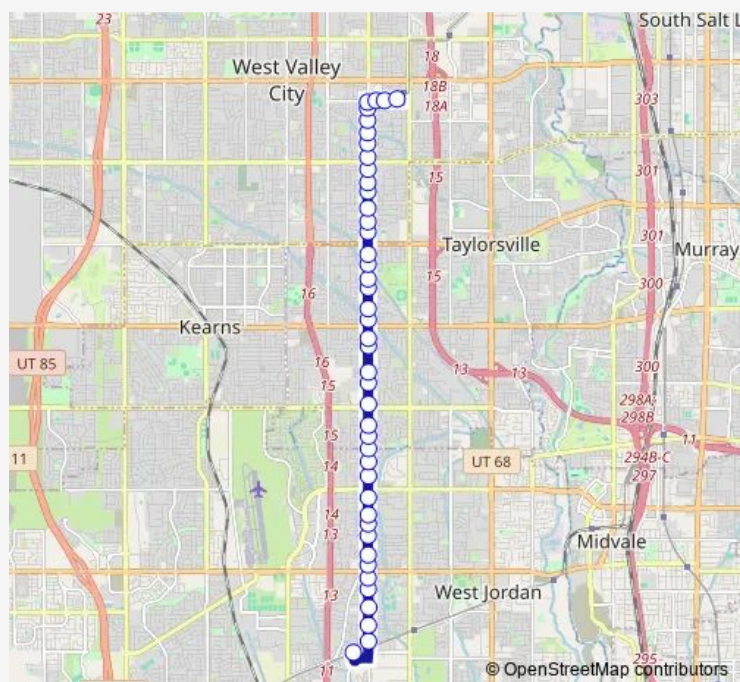

3200 W @ 5601 S

Route schedule

Jordan Valley Station (Bay B) — West Valley Central Station (Bay A)

Monday 06:00-21:30

Tuesday 06:00-21:30

Wednesday 06:00-21:30

Thursday 06:00-21:30

Friday 06:00-21:30

Saturday —

Sunday —

Route info

Direction: Jordan Valley Station (Bay B)

Stops: 43

Trip Duration: 0 hour 22 min

F232 — 3200 West Flex

3200 W @ 5517 S

3200 W / Wright Ln (Nb)

3200 W / 3650 S (Nb)

3650 S / 3100 W (Eb)

3650 S / Granger Dr (Eb)

West Valley Central Station (Bay A)

Direction

West Valley Central Station (Bay A) — Jordan Valley Station (Bay B)

44 stops

Saturday —

Sunday —

Route info

Direction: West Valley Central Station (Bay A)

Stops: 44

Trip Duration: 0 hour 24 min

3200 W @ 5886 S

3200 W @ 6166 S