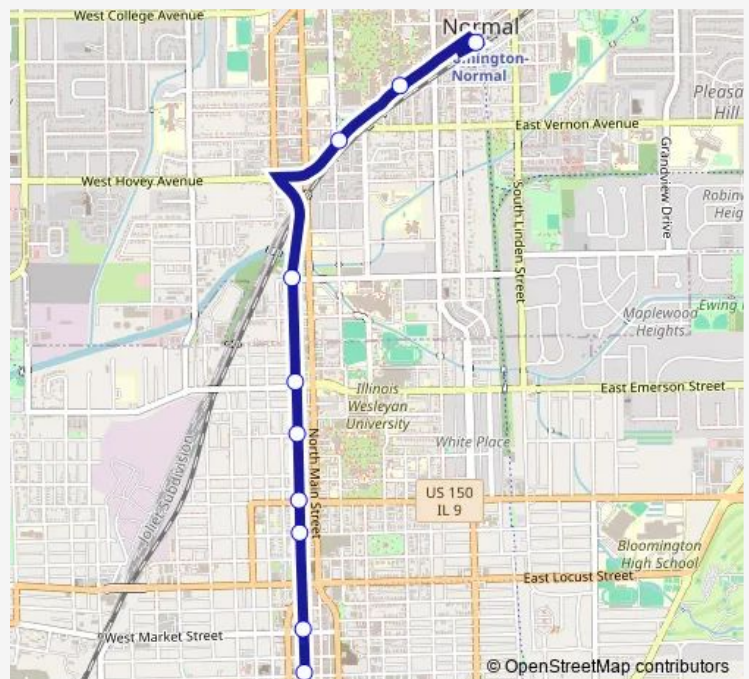

Center St & Emerson St

Center St & Union St

Center St & Empire St

Center St & Walnut St

Center St & Market St

Center St & Jefferson St

Downtown Bloomington Transfer Center

Route schedule

Route info

Direction: Uptown Station

Stops: 11

Trip Duration: 0 hour 11 min

Direction

Downtown Bloomington Transfer Center — Uptown Station

12 stops

[Open route schedule](#)

Downtown Bloomington Transfer Center

Main St & Jefferson St

Main St & Market St

East St & Douglas St

Main St & Chestnut St

Main St & Empire St

Main St & University St

Main St & Emerson St

Wednesday 06:00-21:45

Thursday 06:00-21:45

Friday 06:00-21:45

Saturday 07:00-21:30

Sunday 07:00-18:30

Route info

Direction: Downtown Bloomington Transfer Center

Stops: 12