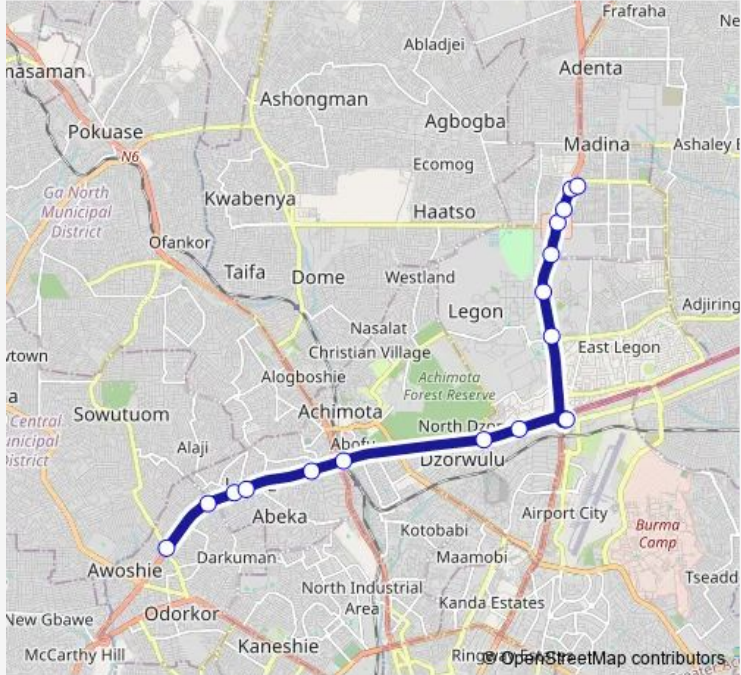

Bus 318a Kwashieman Station to Madina Station

[Go to website](#)

**Direction**  
Terminal Kwashieman Station — Terminal Madina Station  
16 stops  
[Open route schedule](#)

- Terminal Kwashieman Station
- Nyamekye 2
- Abrantie 2
- Taxi Station
- Sue's Inn
- Overhead 1
- Dzorwulu Junction Station
- Shell 318
- Roundabout 318
- Okponglo 275
- Legon Second 414
- UPS Junction
- Atomic Second
- Firestone
- Masalachi 081
- Terminal Madina Station

Route schedule  
Terminal Kwashieman Station — Terminal Madina Station

Monday	11:28
Tuesday	11:28
Wednesday	11:28
Thursday	11:28
Friday	11:28
Saturday	11:28
Sunday	11:28

Route info  
Direction: Terminal Kwashieman Station  
Stops: 16  
Trip Duration: 0 hour 44 min

318a — Kwashieman Station to Madina Station **BusMaps**

318a Bus time schedules and route maps are available in an offline PDF at [busmaps.com](https://busmaps.com). Use the [busmaps.com](https://busmaps.com) website to see live bus times, train schedule or subway schedule, and step-by-step directions for all public transit in Accra

The schedule is provided in the local timezone. Times with "(+1)" indicate departures on the next day.

PDF file created on 2025-02-26

2024 BusMaps.com - All Rights Reserved