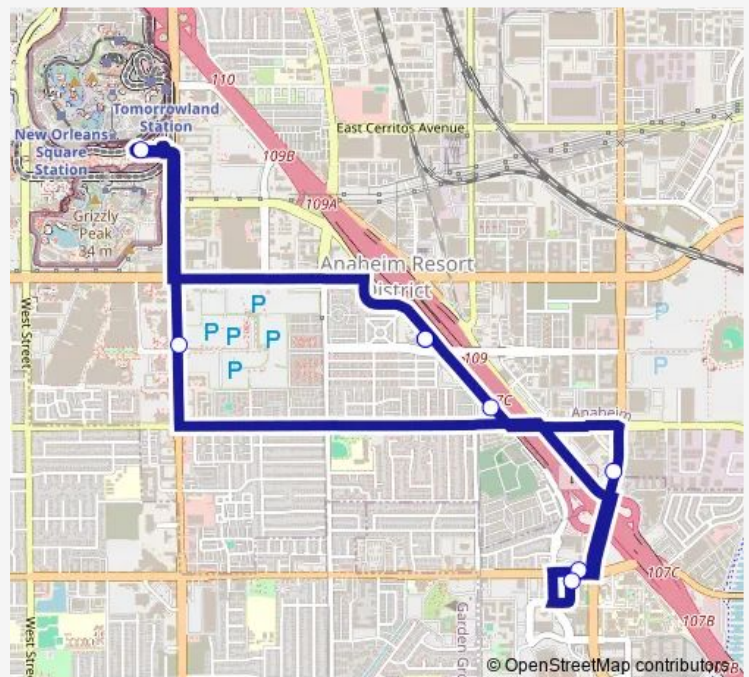

Bus Manchester Line 12 Manchester Line

[Go to website](#)

Direction

Sonesta Hotels — Sonesta Hotels

8 stops

[Open route schedule](#)

Sonesta Hotels

Finamore Apartments

Embassy Suites Orange

ALO - Ayres Hotels

Hotel Fera

Harbor NB & Convention Way

Disneyland Main Transportation Center - 12

Sonesta Hotels

Route schedule

Sonesta Hotels — Sonesta Hotels

Monday 06:30-23:45

Tuesday 06:30-23:45

Wednesday 06:30-23:45

Thursday 06:30-23:45

Friday 06:30-23:45

Saturday 06:30-23:45

Sunday 06:30-23:45

Route info

Direction: Sonesta Hotels

Stops: 8

Trip Duration: 0 hour 35 min

Manchester Line — 12 Manchester Line

Manchester Line Bus time schedules and route maps are available in an offline PDF at busmaps.com. Use the busmaps.com website to see live bus times, train schedule or subway schedule, and step-by-step directions for all public transit in Orange