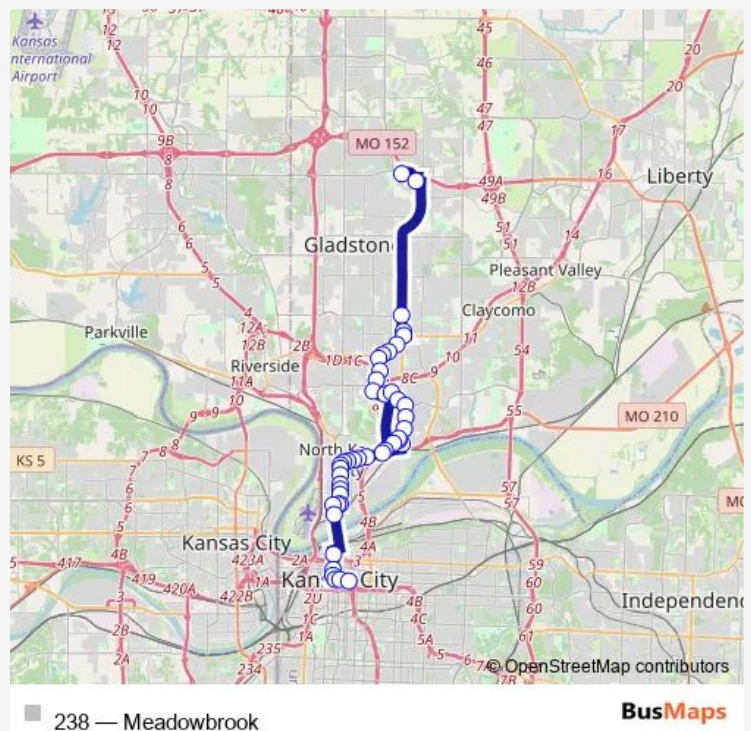

ON Swift AT E 13th AVE Northbound

ON Swift AT E 14th AVE Northbound

ON Swift AT E 16th AVE Northbound

ON Swift AT E 18th AVE Northbound

ON Swift AT Armour Northbound Nearside

ON Armour AT Erie Eastbound Nearside

ON Armour AT Gentry Eastbound Nearside

ON Armour AT Iron Eastbound Nearside

ON Armour AT Knox Eastbound

ON Armour AT Ozark Eastbound

ON Armour AT Vernon Eastbound

ON Vernon AT Taney Northbound

Route schedule

East Village - BAY C — AT Maple Woods Community College Eb

Monday 05:10-20:10

Tuesday 05:10-20:10

Wednesday 05:10-20:10

Thursday 05:10-20:10

Friday 05:10-20:10

Saturday 05:00-20:06

Sunday 05:00-20:02

Route info

Direction: East Village - BAY C

Stops: 44

Trip Duration: 0 hour 55 min

ON Clay Edwards DR AT 2700 Nb

ON Clay Edwards AT North Kansas City Hospital

ON Clay Edwards DR AT Hospital Entrance Sb

ON Walker AT Rockcreek Pkwy Northbound