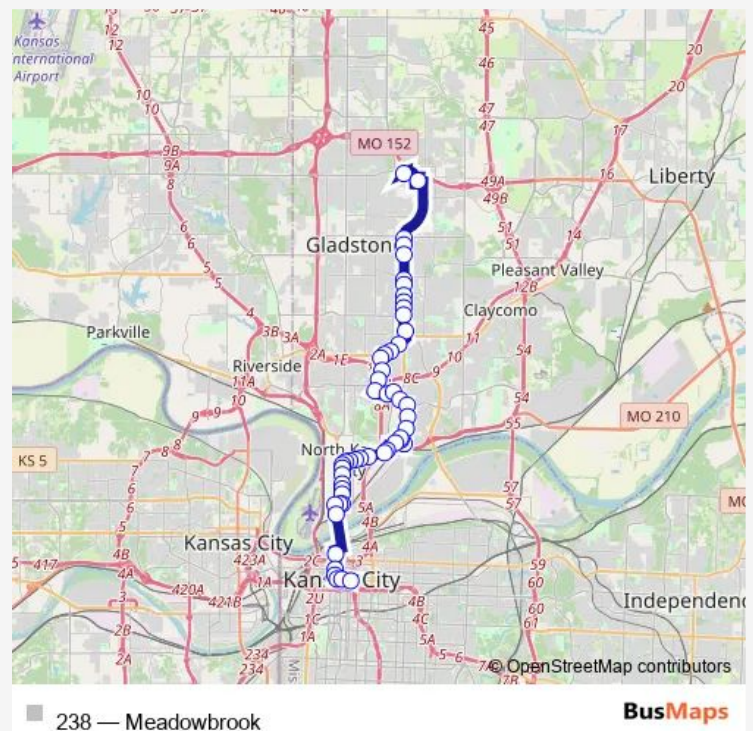

ON Swift AT E 13th AVE Northbound

ON Swift AT E 14th AVE Northbound

ON Swift AT E 16th AVE Northbound

ON Swift AT E 18th AVE Northbound

ON Swift AT Armour Northbound Nearside

ON Armour AT Erie Eastbound Nearside

ON Armour AT Gentry Eastbound Nearside

ON Armour AT Iron Eastbound Nearside

ON Armour AT Knox Eastbound

ON Armour AT Ozark Eastbound

ON Armour AT Vernon Eastbound

ON Vernon AT Taney Northbound

Route schedule

East Village - BAY C — AT Maple Woods Community College Eb

Monday 05:10-20:10

Tuesday 05:10-20:10

Wednesday 05:10-20:10

Thursday 05:10-20:10

Friday 05:10-20:10

Saturday 05:00-20:06

Sunday 05:00-20:02

Route info

Direction: East Village - BAY C

Stops: 52

Trip Duration: 1 hour 3 min

ON Clay Edwards DR AT 2700 Nb

ON Clay Edwards AT North Kansas City Hospital

ON Clay Edwards DR AT Hospital Entrance Sb

ON Walker AT Rockcreek Pkwy Northbound