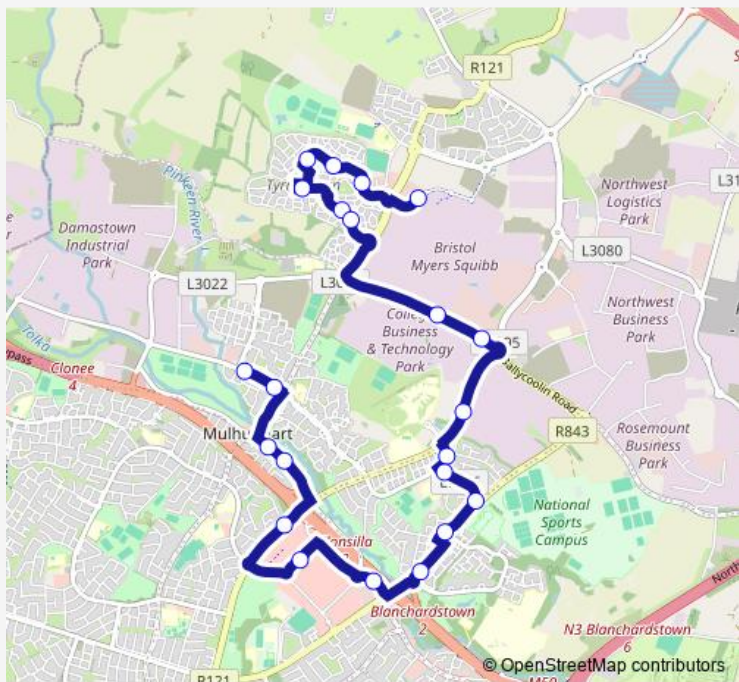

## Bus 238 Tyrrelstown - Mulhuddart

[Go to website](#)

**Direction**  
 Lady's Well Road — Carlton Hotel  
 24 stops  
[Open route schedule](#)

- Lady's Well Road
- Parslickstown Ave
- Church Road
- Coolmine Cottages
- Blanchardstown Sc
- Retail Park
- Westend Office Park
- Waterville Row
- Corduff Crescent
- Aquatic Centre
- Corduff
- Corduff Grove
- Blanchardstown Rd N
- Corporate Park
- Alexion
- Ballentree Avenue
- Bealing Walk
- Cruise Park
- Mount Garrett
- Mount Eustace
- Bellgree Avenue

**Route schedule**  
 Lady's Well Road — Carlton Hotel

Monday	07:58-23:32
Tuesday	07:58-23:32
Wednesday	07:58-23:32
Thursday	07:58-23:32
Friday	07:58-23:32
Saturday	08:03-23:32
Sunday	09:12-22:33

**Route info**  
 Direction: Lady's Well Road  
 Stops: 24  
 Trip Duration: 0 hour 32 min

## Route schedule

Carlton Hotel — Parslickstown Ave

Monday 06:45-23:03

Tuesday 06:45-23:03

Wednesday 06:45-23:03

Thursday 06:45-23:03

Friday 06:45-23:03

Saturday 06:53-23:03

## Route info

Direction: Carlton Hotel

Stops: 22

Trip Duration: 0 hour 30 min

238 Bus time schedules and route maps are available in an offline PDF at [busmaps.com](https://busmaps.com). Use the [busmaps.com](https://busmaps.com) website to see live bus times, train schedule or subway schedule, and step-by-step directions for all public transit in Dublin