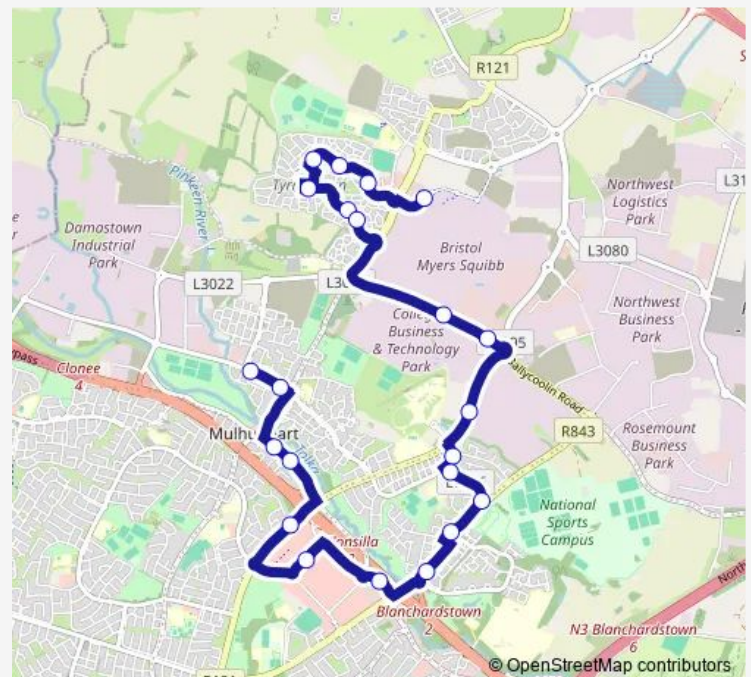

Mount Garrett

Mount Eustace

Bellgree Avenue

Route schedule

Lady's Well Road — Carlton Hotel

Monday 07:58-23:32

Tuesday 07:58-23:32

Wednesday 07:58-23:32

Thursday 07:58-23:32

Friday 07:58-23:32

Saturday 08:03-23:32

Sunday 09:12-22:33

Route info

Direction: Lady's Well Road

Stops: 24

Trip Duration: 0 hour 29 min

238 — Tyrrelstown - Mulhuddart

Plaza Apartments

Tyrrelstown

Carlton Hotel

Direction

Carlton Hotel — Parslickstown Ave

22 stops

[Open route schedule](#)

Monday 06:45-23:03

Tuesday 06:45-23:03

Wednesday 06:45-23:03

Thursday 06:45-23:03

Friday 06:45-23:03

Saturday 06:53-23:03

Sunday 09:33-23:03

Route info