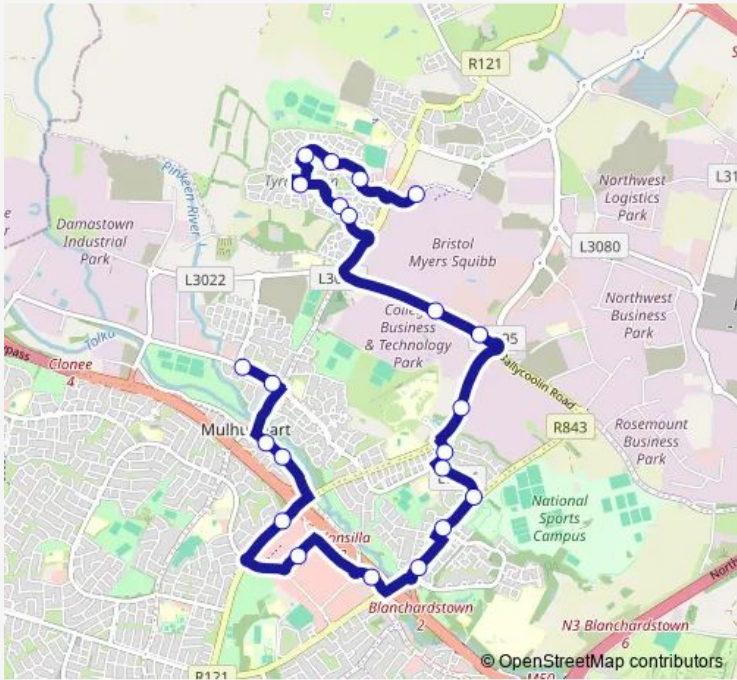

Bus 238 Tyrrelstown - Mulhuddart

[Go to website](#)

Direction
 Lady's Well Road — Carlton Hotel
 24 stops
[Open route schedule](#)

- Lady's Well Road
- Parslickstown Ave
- Church Road
- Coolmine Cottages
- Blanchardstown Sc
- Retail Park
- Westend Office Park
- Waterville Row
- Corduff Crescent
- Aquatic Centre
- Corduff
- Corduff Grove
- Blanchardstown Rd N
- Corporate Park
- Alexion
- Ballentree Avenue
- Bealing Walk
- Cruise Park
- Mount Garrett
- Mount Eustace
- Bellgree Avenue

Route schedule
 Lady's Well Road — Carlton Hotel

Monday	07:58-23:32
Tuesday	07:58-23:32
Wednesday	07:58-23:32
Thursday	07:58-23:32
Friday	07:58-23:32
Saturday	08:03-23:32
Sunday	09:12-22:33

Route info
 Direction: Lady's Well Road
 Stops: 24
 Trip Duration: 0 hour 32 min

238 — Tyrrelstown - Mulhuddart **BusMaps**

Plaza Apartments

Tyrrelstown

Carlton Hotel

Direction

Carlton Hotel — Parslickstown Ave

22 stops

[Open route schedule](#)

Monday 06:45-23:03

Tuesday 06:45-23:03

Wednesday 06:45-23:03

Thursday 06:45-23:03

Friday 06:45-23:03

Saturday 06:53-23:03

Sunday 09:33-23:03

Route info