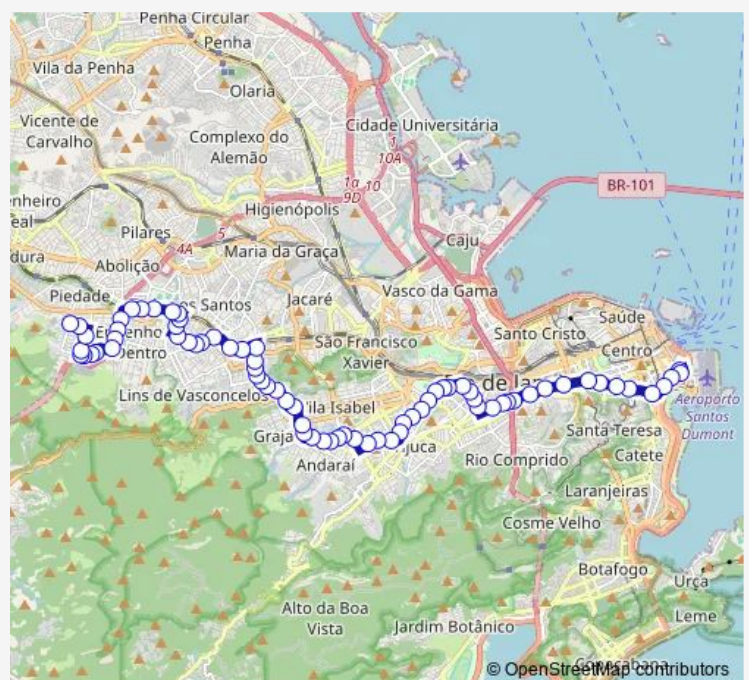

### Route schedule

Ponto Final: Água Santa : Joaquim Martins — Terminal Churchill : Plataforma Sul

Monday 00:00

Tuesday 00:00

Wednesday 00:00

Thursday 00:00

Friday 00:00

Saturday 00:00

### Route info

Direction: Ponto Final: Água Santa : Joaquim Martins

Stops: 82

Trip Duration: 0 hour 59 min

238 — Água Santa - Castelo

Domingos Freire

Adriano

Magalhães Couto