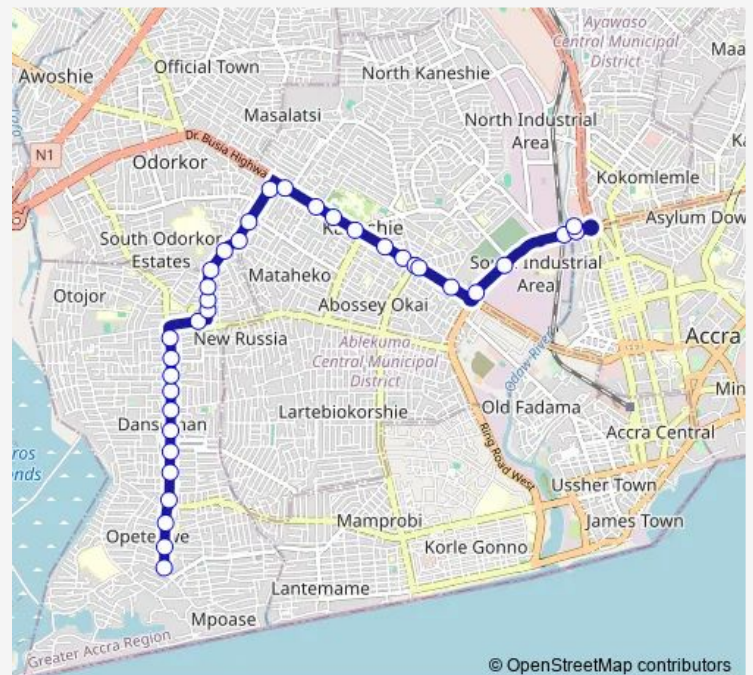

Thursday 06:00

Friday 06:00

Saturday 06:00

Sunday 06:00

Route info

Direction: Dansoman Last Stop

Stops: 35

Trip Duration: 1 hour 14 min

Kaneshie Second Bridge

Pamprom

Roundabout

State Transport

Neoplan

Circle Last Stop

Circle

Direction

Wednesday 06:00

Thursday 06:00

Friday 06:00

Saturday 06:00

Sunday 06:00

Route info

Direction: Circle

Stops: 36

Trip Duration: 1 hour 2 min

Mama's Inn

Beecham

Sahara

Emmanuel Presby

Dansoman Control

Dansoman Police Station

Dansoman Market