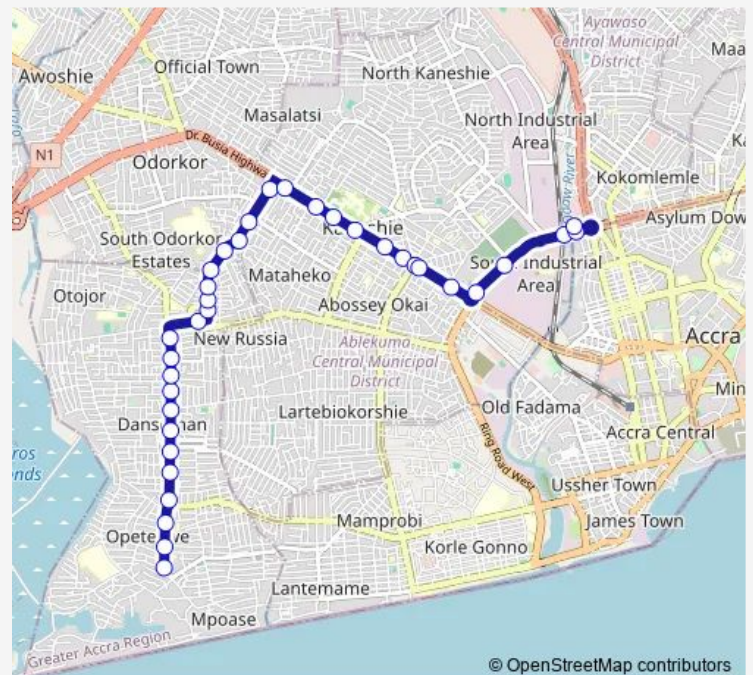

### Route schedule

Dansoman Last Stop — Circle

Monday 06:00

Tuesday 06:00

Wednesday 06:00

Thursday 06:00

Friday 06:00

Saturday 06:00

### Route info

Direction: Dansoman Last Stop

Stops: 35

Trip Duration: 1 hour 14 min

© OpenStreetMap contributors

238 — Dansoman ↔ Circle

BusMaps

Atico

Roundabout

State Transport

Neoplan

Circle Last Stop

Circle

## Route info

Direction: Circle

Stops: 36

Trip Duration: 1 hour 2 min

Mama's Inn

Beecham

Sahara

Emmanuel Presby