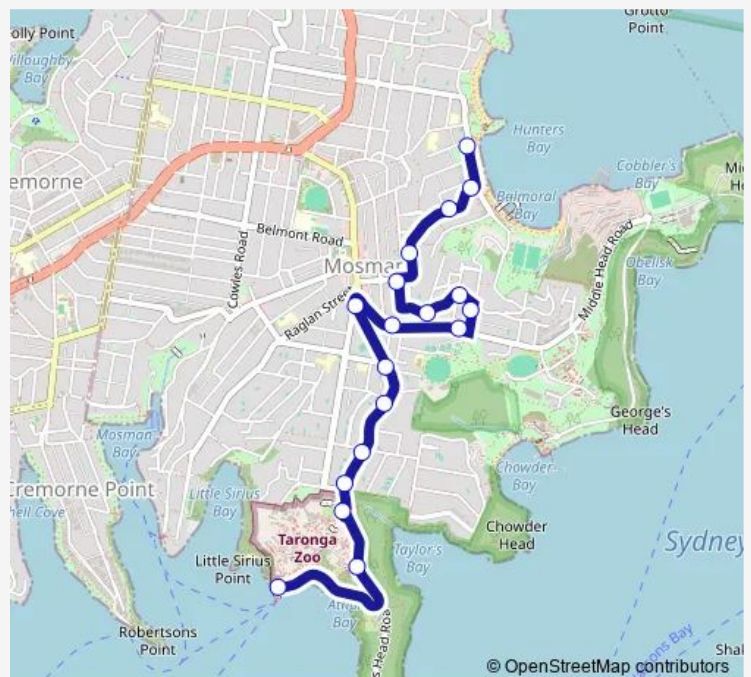

Hunter Park, The Esplanade

**Route schedule**

Taronga Zoo Wharf, Athol Wharf Rd — Hunter Park, The Esplanade

Monday	07:17-19:03
Tuesday	07:17-19:03
Wednesday	07:17-19:03
Thursday	07:17-19:03
Friday	07:17-19:03
Saturday	09:07-18:59
Sunday	09:07-18:59

**Route info**

Direction: Taronga Zoo Wharf, Athol Wharf Rd

Stops: 18

Trip Duration: 0 hour 14 min

238 — Balmoral to Taronga Zoo Wharf

## Direction

The Esplanade At Awaba St — Taronga Zoo Wharf, Athol Wharf Rd

21 stops

[Open route schedule](#)

The Esplanade At Awaba St

Mandolong Rd At The Esplanade

The Esplanade Opp Hunter Park

Raglan St At The Esplanade

## Route schedule

The Esplanade At Awaba St — Taronga Zoo Wharf, Athol Wharf Rd

Monday 06:55-18:42

Tuesday 06:55-18:42

Wednesday 06:55-18:42

Thursday 06:55-18:42

Friday 06:55-18:42

Saturday 08:52-18:39