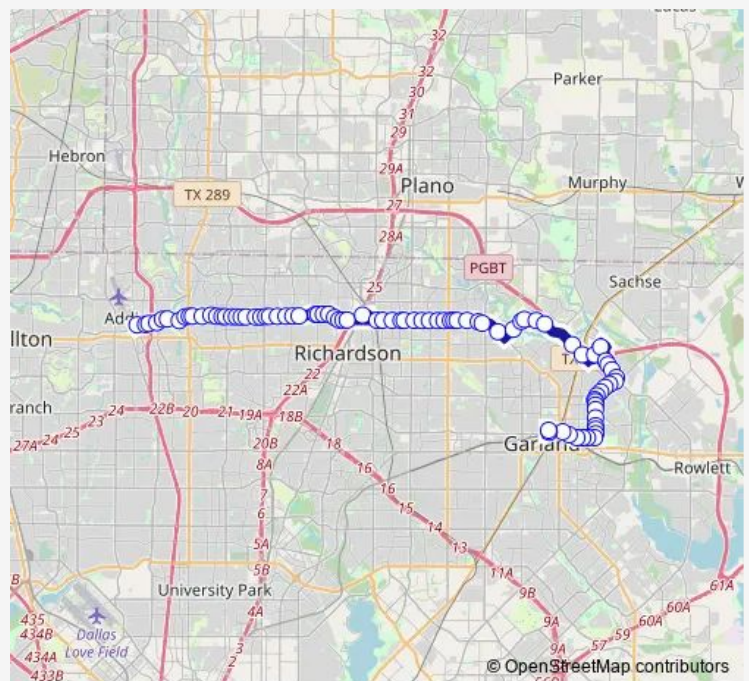

PLEASANT VALLEY @ MISTY - N - NS

PLEASANT VALLEY @ PUEBLO - N - NS

PLEASANT VALLEY @ SHALIMAR - N - NS

PLEASANT VALLEY @ NAAMAN SCHOOL - N - NS

Route schedule

DOWNTOWN GARLAND STATION — ADDISON TRANSIT CENTER

Monday	05:11-23:40
Tuesday	05:11-23:40
Wednesday	05:11-23:40
Thursday	05:11-23:40
Friday	05:11-23:40
Saturday	05:11-00:30 ⁺¹
Sunday	05:11-00:30 ⁺¹

Route info

Direction: DOWNTOWN GARLAND STATION

Stops: 90

Trip Duration: 1 hour 12 min

238 — Naaman Forest/Beltline

PLEASANT VALLEY @ ORCHARD - N - NS

FIREWHEEL @ PLEASANT VALLEY - N - FS

FIREWHEEL @ CROSSLANDS - N - NS

FIREWHEEL @ MARS - N - FS

HORSESHOE @ TOWN CENTER - W - FS