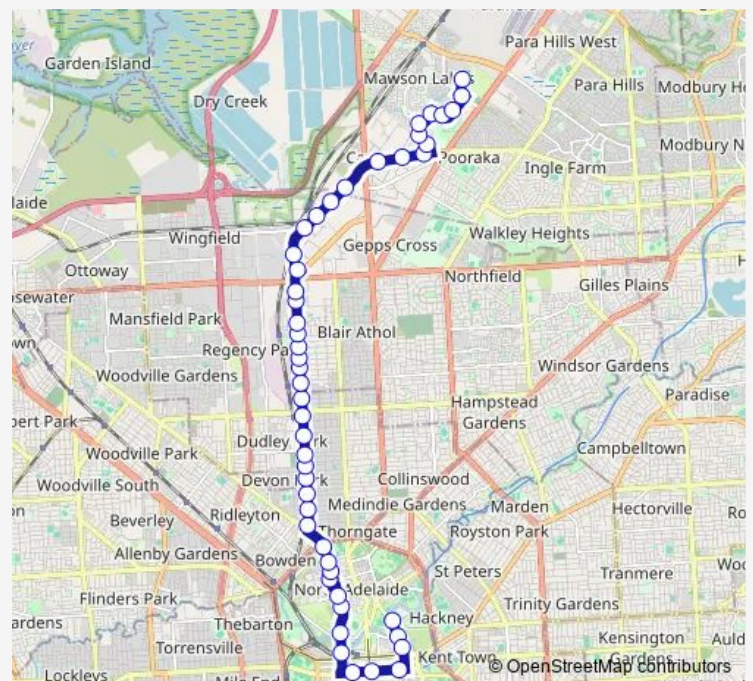

Stop 5A Jeffcott St - West side

Stop 6 Jeffcott St - West side

Stop 7 Jeffcott Rd - West side

Stop 8 Churchill Rd - West side

Stop 8A Churchill Rd - West side

Stop 9 Churchill Rd - West side

Stop 9A Churchill Rd - West side

Stop 10 Churchill Rd - West side

Stop 11 Churchill Rd - West side

Stop 12 Churchill Rd - West side

### Route schedule

Stop 2 Frome Rd - East side — Stop 34B Unisa Mawson Lakes

Monday 07:17-10:04

Tuesday 07:17-10:04

Wednesday 07:17-10:04

Thursday 07:17-10:04

Friday 07:17-10:04

Saturday —

### Route info

Direction: Stop 2 Frome Rd - East side

Stops: 48

Trip Duration: 0 hour 51 min

238 — Unisa Mawson Lakes Campus to City

Stop 14 Churchill Rd - West side

Stop 15 Churchill Rd - West side

Stop 16 Churchill Rd - West side