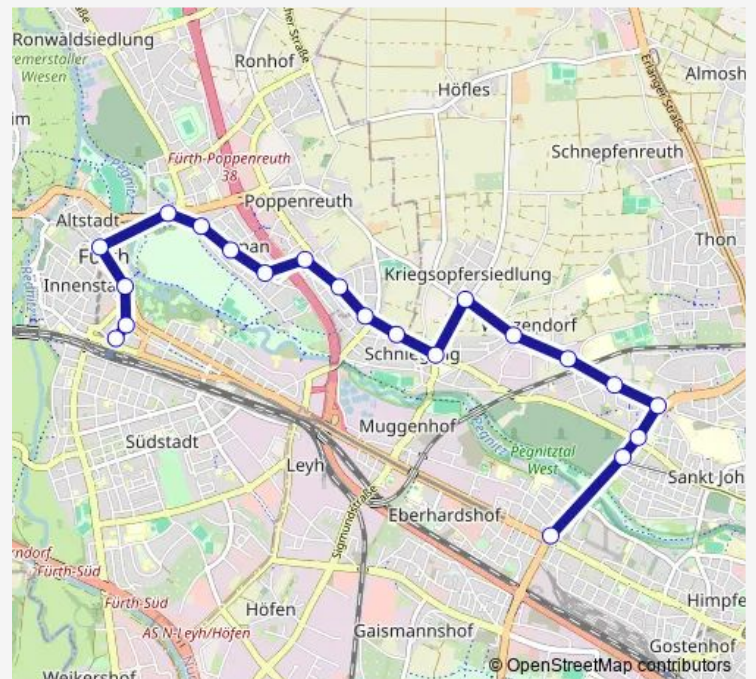

Monday 20:43-21:23

Tuesday 20:43-21:23

Wednesday 20:43-21:23

Thursday 20:43-21:23

Friday 20:43-21:23

Saturday 04:57-07:23

Sunday —

Route info

Direction:

Stops: 0

Trip Duration: — min

Direction

Fürth (Bay) Hbf — Nürnberg Maximilianstr.

21 stops

[Open route schedule](#)

Fürth (Bay) Hbf

Wednesday 04:50-19:13

Thursday 04:50-19:13

Friday 04:50-19:13

Saturday 08:13-23:23

Sunday 06:57-22:43

Route info

Direction: Fürth (Bay) Hbf

Stops: 21

Trip Duration: 0 hour 35 min

Direction

undefined — undefined

0 stops

[Open route schedule](#)

Route schedule

undefined — undefined

Monday	04:59-23:34
Tuesday	04:59-23:34
Wednesday	04:59-23:34
Thursday	04:59-23:34
Friday	04:59-23:34
Saturday	04:54-00:14 ⁺¹
Sunday	07:34-23:34