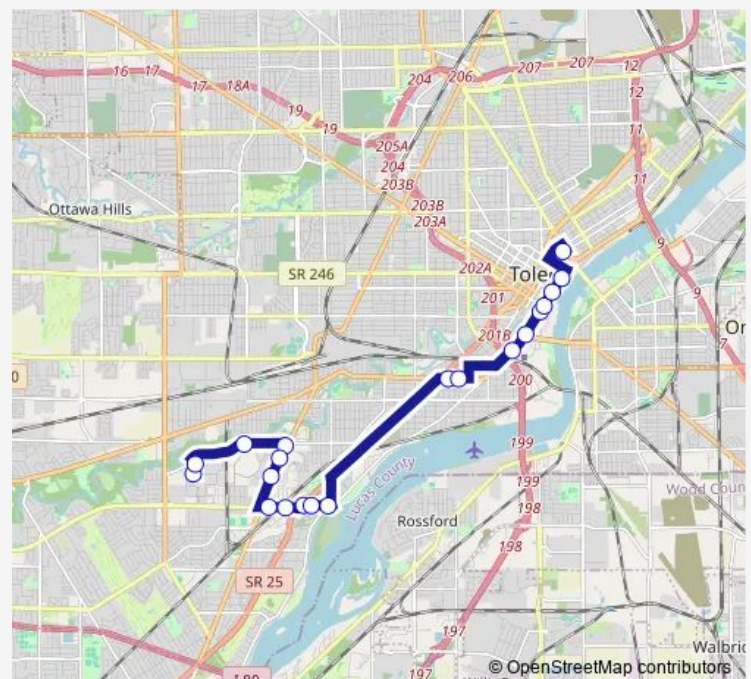

Western & Wasaon Sw

Broadway & Newton Se

Summit & Clayton Se

Summit & Washington Se

Summit & Washington Ne

Summit & Jefferson Sw

Summit & Adams Sw

Huron & Orange NE (APT Side)

### Route schedule

Utmc Campus — Huron & Orange NE (APT Side)

Monday 05:28-21:28

Tuesday 05:28-21:28

Wednesday 05:28-21:28

Thursday 05:28-21:28

Friday 05:28-21:28

Saturday —

### Route info

Direction: Utmc Campus

Stops: 20

Trip Duration: 0 hour 27 min

31C — Detour Utmc via Glendale

**Direction**

Huron &amp; Orange NE (APT Side) — Utmc Campus

25 stops

## Route info

Direction: Huron &amp; Orange NE (APT Side)

Stops: 25

Trip Duration: 0 hour 28 min

31C Bus time schedules and route maps are available in an offline PDF at [busmaps.com](https://busmaps.com). Use the [busmaps.com](https://busmaps.com) website to see live bus times, train schedule or subway schedule, and step-by-step directions for all public transit in Toledo