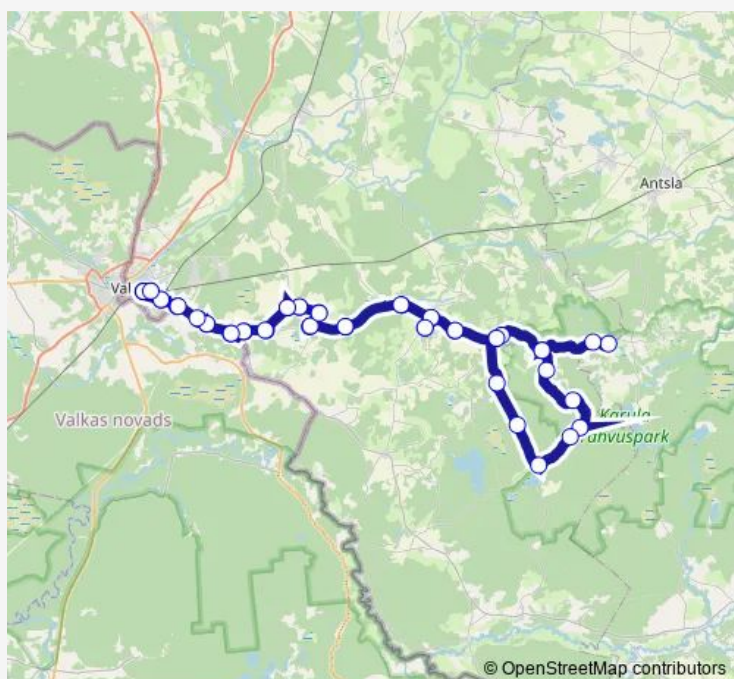

Lüllemäe

Lüllemäe kool

Rebasemõisa

Route schedule

Valga bussijaam — Valga bussijaam

Monday	15:35
Tuesday	15:35
Wednesday	15:35
Thursday	15:35
Friday	15:35
Saturday	—
Sunday	—

Route info

Direction: Valga bussijaam

Stops: 50

Trip Duration: 2 hour 25 min

Mähkli

Õdri

Rebasemõisa

Madsa

Karkküla

Kolski