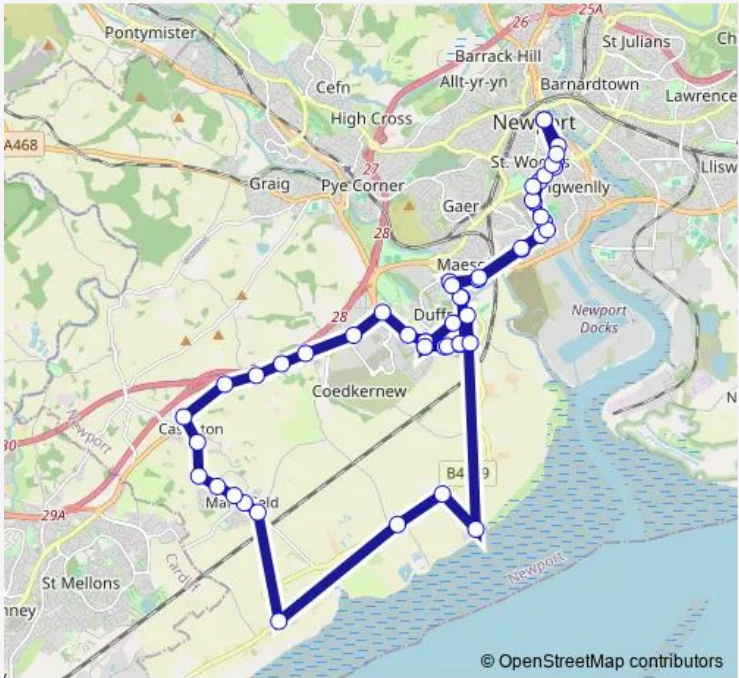

Bus 31C Newport - St Brides via Lighthouse Park, Castleton

[Go to website](#)

Direction
 Market Square 15A — Market Square 15A
 49 stops
[Open route schedule](#)

- Market Square 15A
- Emlyn Street
- Ebenezer Terrace
- Newport Central Police Station
- Royal Gwent Hospital
- Arthur Street
- Jeddo Close
- Mendalgief Retail Park
- 28 East Retail Park
- Docks Way Middle
- Pine Grove
- Chaffinch Way
- Lighthouse Park
- Church Road
- Walnut Tree Farm Park
- Six Bells
- Pentwyn Terrace
- Marshfield Stores
- Oakfields
- The Shires
- Sandy Lane Farm

Route schedule
 Market Square 15A — Market Square 15A

Monday	07:15
Tuesday	07:15
Wednesday	07:15
Thursday	07:15
Friday	07:15
Saturday	—
Sunday	—

Route info
 Direction: Market Square 15A
 Stops: 49
 Trip Duration: 1 hour 17 min

Friday 09:30-11:55

Saturday 08:20-12:30

Sunday —

Route info

Direction: Market Square 15A

Stops: 54

Trip Duration: 1 hour 20 min

Oakfields