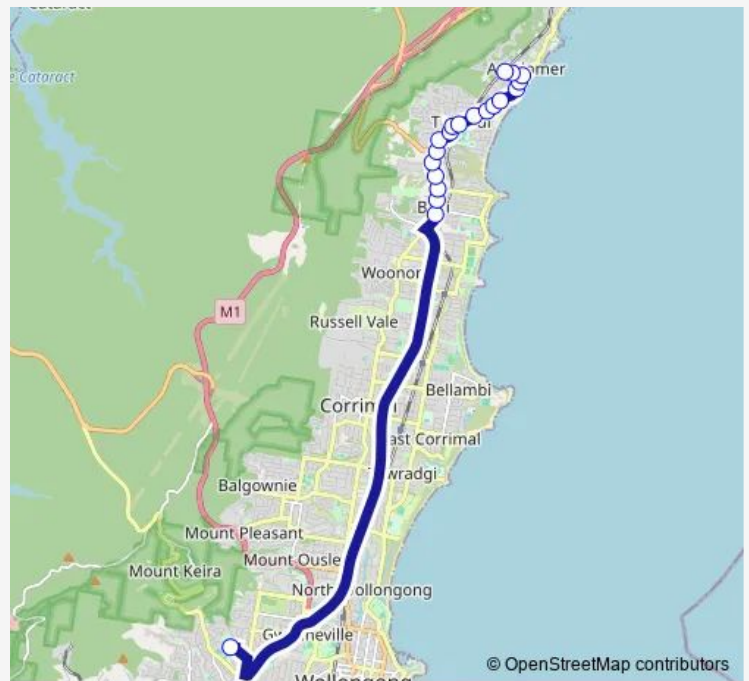

Lawrence Hargrave Dr At Cochrane Rd

Lawrence Hargrave Dr Before Henley Rd

Lawrence Hargrave Dr After Mountain Rd

Lawrence Hargrave Dr At Kennedy Rd

Moore St At Lawrence Hargrave Dr

Moore St At Slade St

Moore St Opp Austinmer Station

Route schedule

Edmund Rice College, School Grounds, Keira Mine Rd — Moore St Opp Austinmer Station

Monday	14:15
Tuesday	14:15
Wednesday	14:15
Thursday	14:15
Friday	14:15
Saturday	—
Sunday	—

Route info

Direction: Edmund Rice College, School Grounds, Keira Mine Rd

Stops: 20

Trip Duration: 0 hour 30 min

S018 — Austinmer to Edmund Rice College

Direction

Austinmer Station, Moore St — Edmund Rice College, School Grounds, Keira Mine Rd

18 stops

[Open route schedule](#)

Austinmer Station, Moore St

Route schedule

Austinmer Station, Moore St — Edmund Rice College, School Grounds, Keira Mine Rd

Monday 07:00

Tuesday 07:00

Wednesday 07:00

Thursday 07:00

Friday 07:00

Saturday —