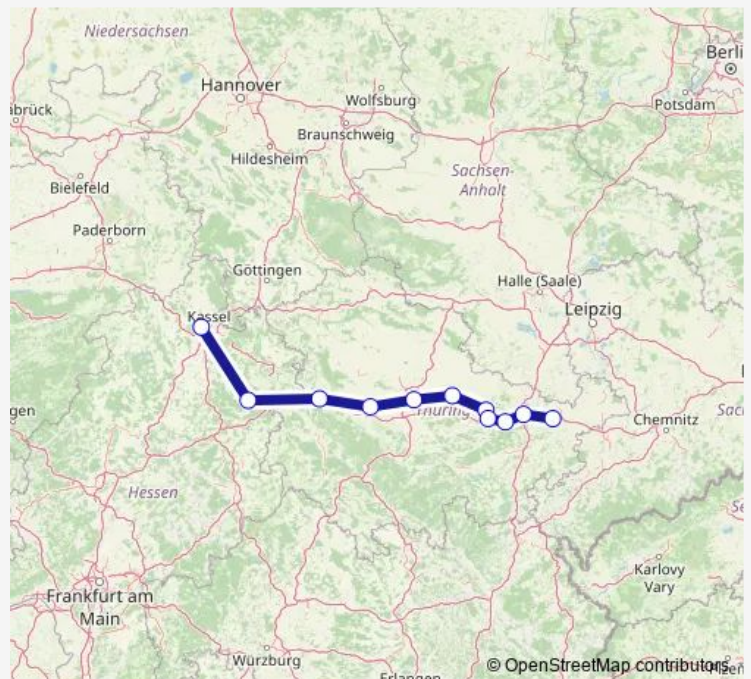

Rail IC 2151

[Go to website](#)

Direction

Kassel-Wilhelmshöhe — Gera Hbf

11 stops

[Open route schedule](#)

Kassel-Wilhelmshöhe

Bebra

Eisenach

Gotha

Erfurt Hbf

Weimar

Jena West

Jena-Göschwitz

Stadtroda

Hermsdorf-Klosterlausnitz

Saturday 06:50

Sunday —

Route info

Direction: Kassel-Wilhelmshöhe

Stops: 11

Trip Duration: 3 hour 5 min

■ IC 2151

IC 2151 Rail time schedules and route maps are available in an offline PDF at busmaps.com. Use the busmaps.com website to see live bus times, train schedule or subway schedule, and step-by-step directions for all public transit in Jena