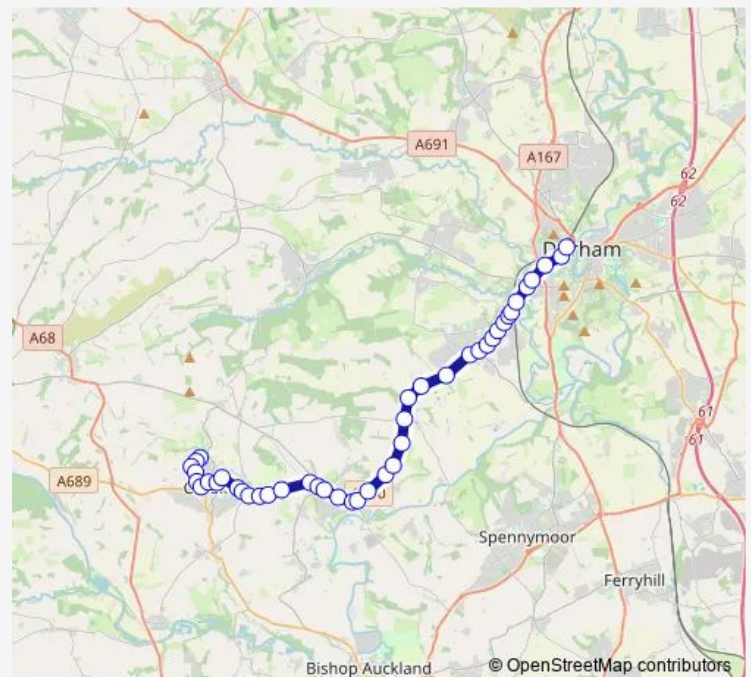

### Route schedule

Whitwell Terrace — Bus Station Stand A

Monday 06:05-23:03

Tuesday 06:05-23:03

Wednesday 06:05-23:03

Thursday 06:05-23:03

Friday 06:05-23:03

Saturday 07:28-23:03

### Route info

Direction: Whitwell Terrace

Stops: 43

Trip Duration: 0 hour 41 min

■ X46 — Durham - Stanhope

Cemetery

Tilery Lane End

Lingy Close Farm