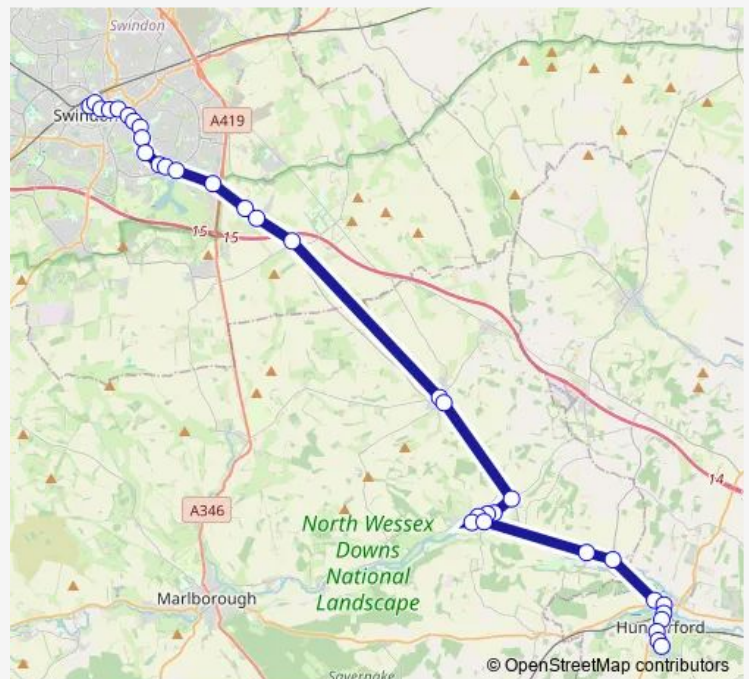

### Direction

Library — Bus Station

31 stops

[Open route schedule](#)

- Library
- Canal Bridge
- Charnham Lane
- Charnham Park
- Wheatsheaf
- Manor Farm
- The Paddocks
- Bell Inn
- Crown and Anchor
- Telephone Box
- Halfway Lane
- Old Smithy
- Claridge Close
- The Pond
- Foxhill Turn
- Liddington Turn
- Purley Road
- Great Western Hospital
- Coate Village
- Sun Inn
- Ripon Way

### Route schedule

Library — Bus Station

Monday	19:25
Tuesday	19:25
Wednesday	19:25
Thursday	19:25
Friday	19:25
Saturday	—
Sunday	—

### Route info

Direction: Library

Stops: 31

Trip Duration: 0 hour 45 min

■ X46 — Swindon - Marlborough/Hungerford

Berrington Road

Kirby Close

New College

## Route info

Direction: Bus Station

Stops: 34

Trip Duration: 0 hour 46 min

Manor Farm

Wheatsheaf

Charnham Park

Charnham Lane