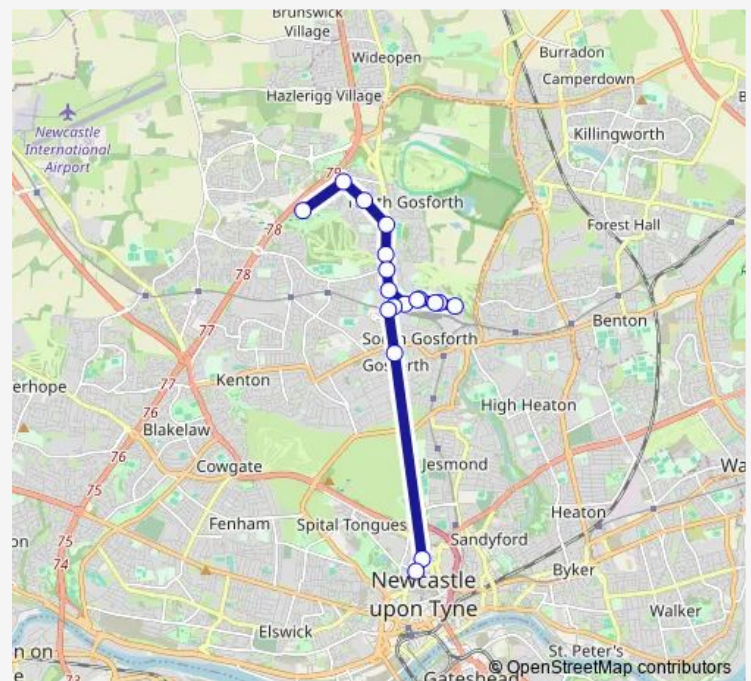

Brunton Park Polwarth Drive

Brunton Park

Great North Road-Three Mile Inn

Great North Road-Broadway East

Great North Road-Park Avenue

Hollywood Avenue-Hollywood Crescent

Hollywood Avenue-Cemetery

Hollywood Avenue-Cheswick Drive

Hollywood Avenue

Hollywood Avenue-Cheswick Drive

Hollywood Avenue-Cemetery

Hollywood Avenue-Asda

Regent Centre Interchange

High Street - S Cross Street

Haymarket Barras Bridge

Haymarket Bus Station

Route schedule

Featherstone Grove — Haymarket Bus Station

Monday 06:22-18:47

Tuesday 06:22-18:47

Wednesday 06:22-18:47

Thursday 06:22-18:47

Friday 06:22-18:47

Saturday 07:22-18:47

Sunday —

Route info

Direction: Featherstone Grove

Stops: 18

Trip Duration: 0 hour 27 min

X46 — Newcastle - Great Park

Direction

Haymarket Bus Station — Featherstone Grove