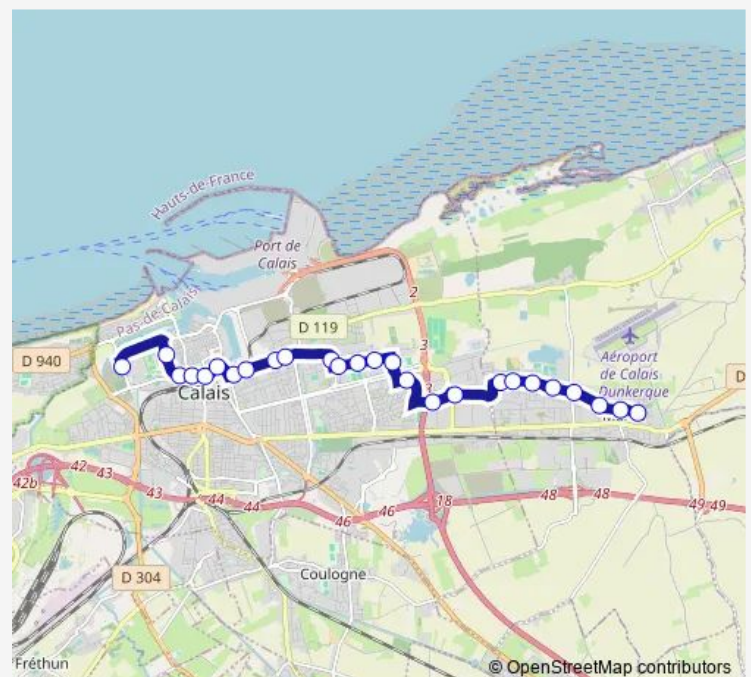

LES Dryades

Gendarmerie

Etang

Route schedule

Lycee Coubertin — Marck Mairie

Monday 17:15-18:07

Tuesday 17:15-18:07

Wednesday 12:07

Thursday 17:15-18:07

Friday 17:15-18:07

Saturday —

Sunday —

Route info

Direction: Lycee Coubertin

Stops: 26

Trip Duration: 0 hour 23 min