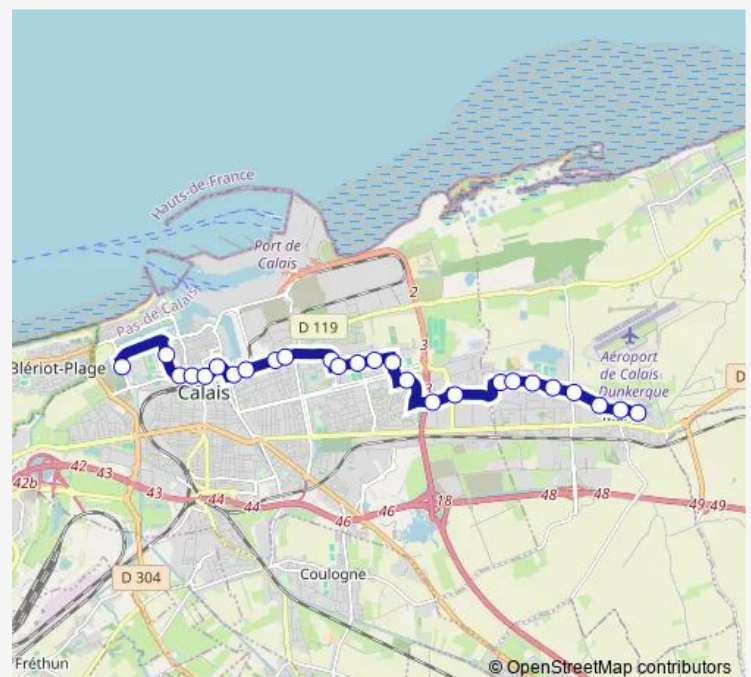

LES Dryades

Gendarmerie

Etang

Route schedule

Lycee Coubertin — Marck Mairie

Monday 17:15-18:07

Tuesday 17:15-18:07

Wednesday 12:07

Thursday 17:15-18:07

Friday 17:15-18:07

Saturday —

Sunday —

Route info

Direction: Lycee Coubertin

Stops: 26

Trip Duration: 0 hour 23 min