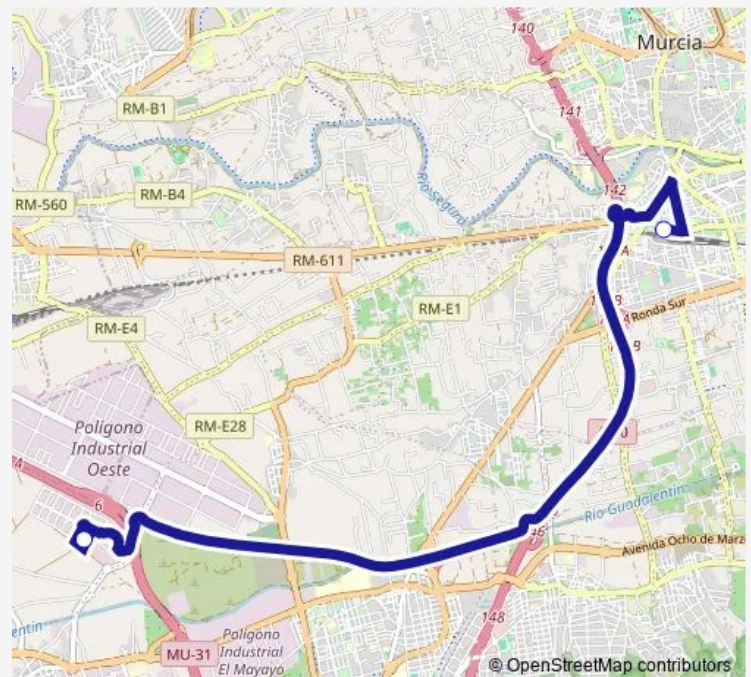

Bus R17 Rayo 17 (Cocheras - Cabecera)[Go to website](#)**Direction**

Estación Ferrocarril (impar) — Transportes de Murcia

2 stops

[Open route schedule](#)

Estación Ferrocarril (impar)

Transportes de Murcia

Route schedule

Estación Ferrocarril (impar) — Transportes de Murcia

Monday 21:18-22:56

Tuesday 21:18-22:56

Wednesday 21:18-22:56

Thursday 21:18-22:56

Friday 21:18-22:56

Saturday 22:10-22:50

Sunday 22:20

Route info

Direction: Estación Ferrocarril (impar)

Stops: 2

Trip Duration: 0 hour 20 min

R17 — Rayo 17 (Cocheras - Cabecera)

Direction

Transportes de Murcia — Estación Ferrocarril (impar)

Route info

Direction: Transportes de Murcia

Stops: 2

Trip Duration: 0 hour 20 min

R17 Bus time schedules and route maps are available in an offline PDF at busmaps.com. Use the busmaps.com website to see live bus times, train schedule or subway schedule, and step-by-step directions for all public transit in Murcia