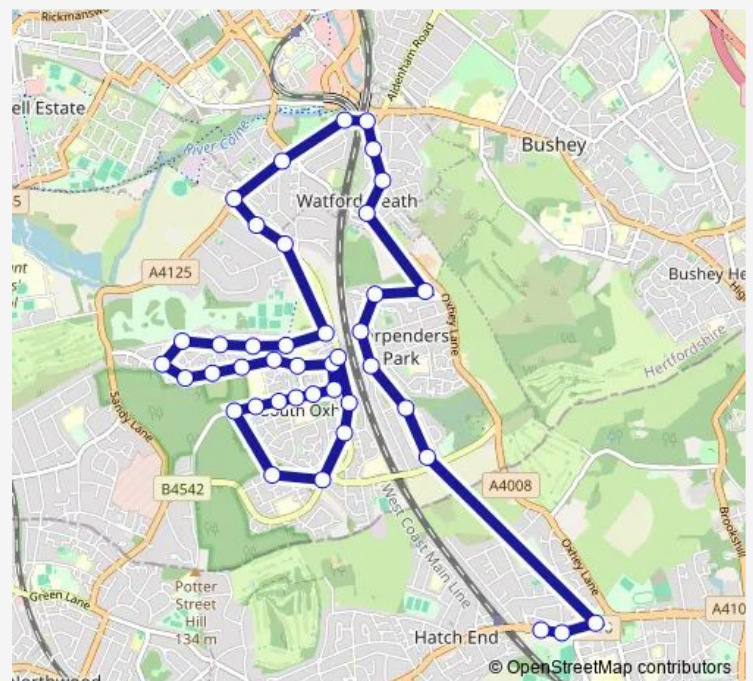

Bus R17 Hatch End - Carpenders Park

[Go to website](#)

Direction

Harrow Arts Centre — Carpenders Park Railway Station

41 stops

[Open route schedule](#)

Harrow Arts Centre

Rowlands Avenue

Heath Road

Oxhey Avenue

Bushey Railway Station East

Bushey Railway Station West

Deacons Hill

Thorpe Crescent

Brookdene Avenue

Oaklands Avenue

Hayling Road

Colnbrook School

Trevose Way

Route schedule

Harrow Arts Centre — Carpenders Park Railway Station

Monday —

Tuesday —

Wednesday 12:45

Thursday —

Friday —

Saturday —

Sunday —

Route info

Direction: Harrow Arts Centre

Stops: 41

Trip Duration: 0 hour 41 min