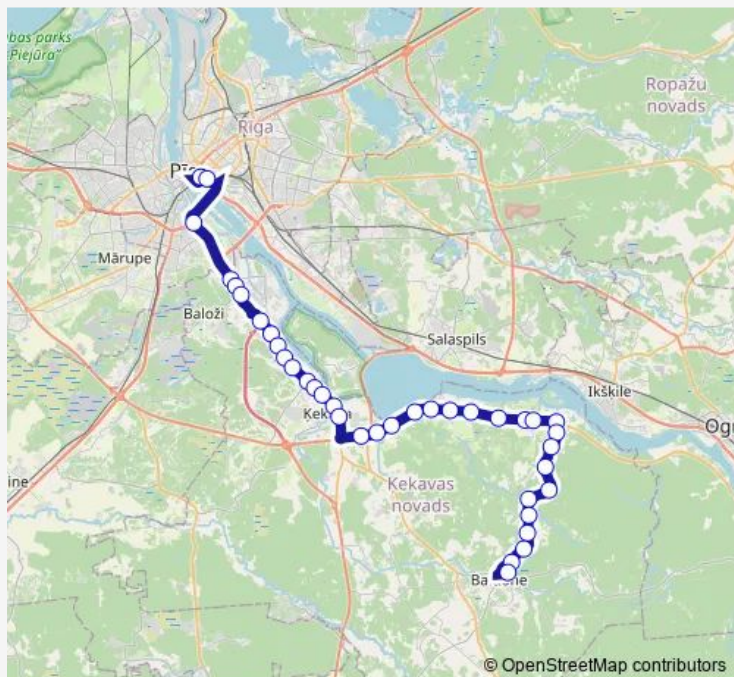

Thursday 05:50-21:40

Friday 05:50-21:40

Saturday 05:50-21:40

Sunday 05:50-21:40

Route info

Direction: Baldone

Stops: 37

Trip Duration: 1 hour 5 min