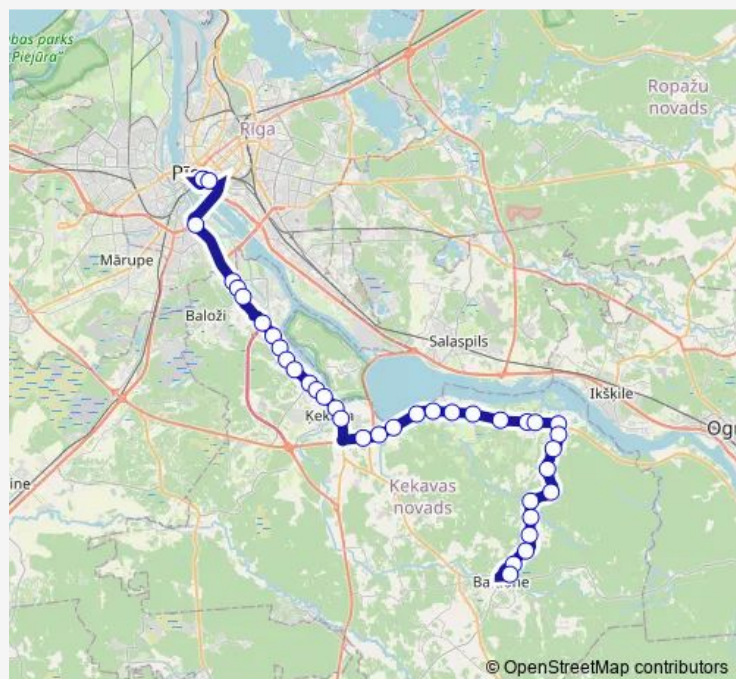

Bus 6779 Rīga-Daugmale

[Go to website](#)

Direction

Baldone — Rīga (Prāgas iela)

37 stops

[Open route schedule](#)

Baldone

Baznīca

Liepu aleja

Bajāri

Mercendarbe

Observatorija

Pikstes

Lejas ezers

Ezeri

Celmi

Nabiņas

Kalniņi

Skola

Daugmale

Birzītes

Bramberģe

Dzintari

Smildziņas

Bērzsente

Klaņģi

Klaņģu kalns

Route schedule

Baldone — Rīga (Prāgas iela)

Monday 05:50-21:40

Tuesday 05:50-21:40

Wednesday 05:50-21:40

Thursday 05:50-21:40

Friday 05:50-21:40

Saturday 05:50-21:40

Sunday 05:50-21:40

Route info

Direction: Baldone

Stops: 37

Trip Duration: 1 hour 5 min

6779 — Rīga-Daugmale

BusMaps