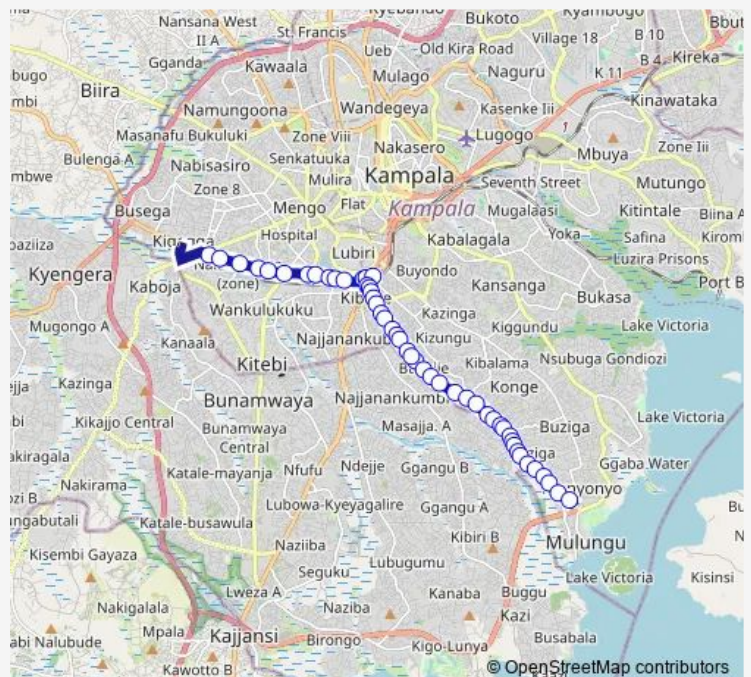

Lds Church (Salama Rd)

Rayaat Islamic Primary School

Alpha Medical Clinic

Route schedule

Nateete Fuel Station (Sasaka Rd) — Royal Impala Hotel

Monday 06:30-19:00

Tuesday 06:30-19:00

Wednesday 06:30-19:00

Thursday 06:30-19:00

Friday 06:30-19:00

Saturday 06:30-19:00

Sunday 06:30-19:00

Route info

Direction: Nateete Fuel Station (Sasaka Rd)

Stops: 48

Route Duration: 1 hour 5 min