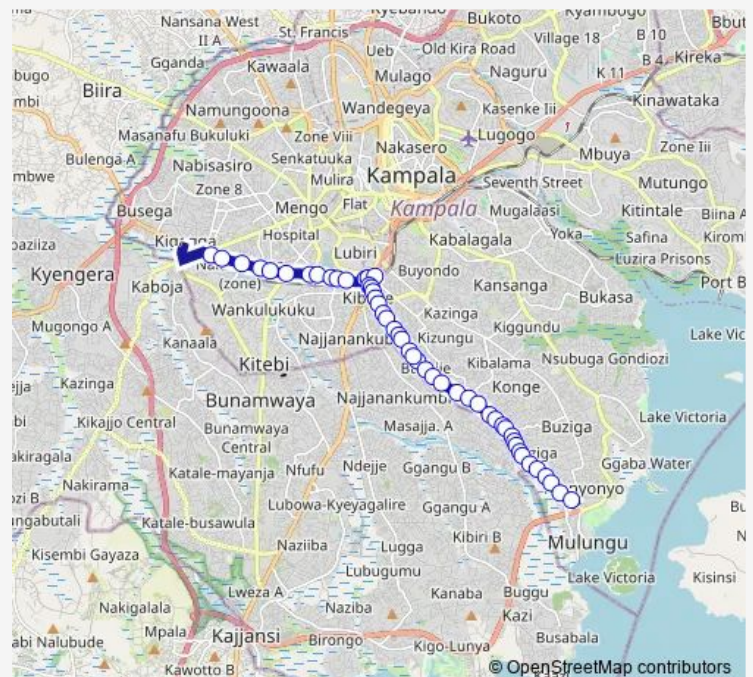

Lds Church (Salama Rd)

Rayaat Islamic Primary School

Alpha Medical Clinic

Route schedule

Nateete Fuel Station (Sasaka Rd) — Royal Impala Hotel

Monday 06:30-19:00

Tuesday 06:30-19:00

Wednesday 06:30-19:00

Thursday 06:30-19:00

Friday 06:30-19:00

Saturday 06:30-19:00

Sunday 06:30-19:00

Route info

Direction: Nateete Fuel Station (Sasaka Rd)

Stops: 48

Trip Duration: 0 hour 51 min