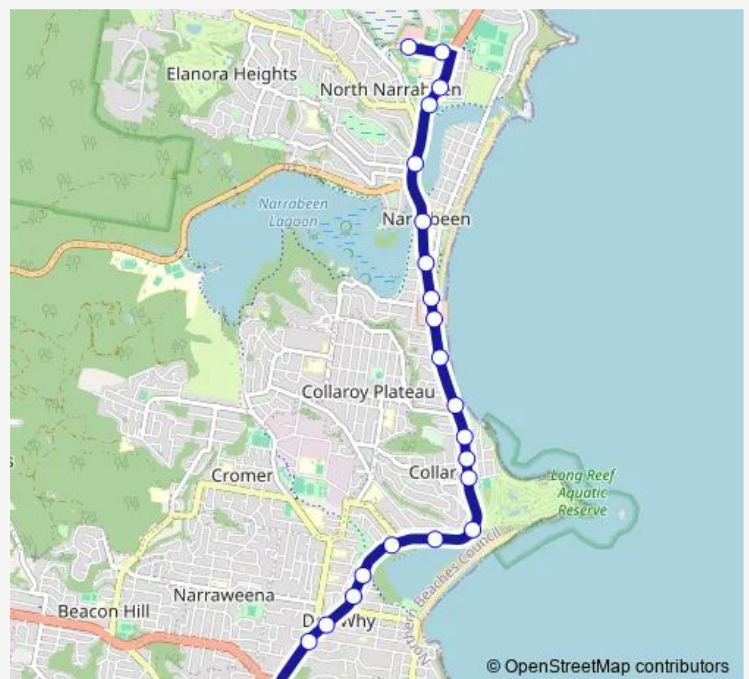

Monday 07:40

Tuesday 07:40

Wednesday 07:40

Thursday 07:40

Friday 07:40

Saturday —

Sunday —

Route info

Direction: Warriewood Square, Jacksons Rd

Stops: 23

Trip Duration: 0 hour 20 min

677n — St. Lukes Dee Why to Narrabeen

Harbord Rd At Headland Rd

St Luke's Grammar School, Headland Rd

Direction

St Luke's Grammar School, Headland Rd — Waterloo St
Before Pittwater Rd

23 stops

[Open route schedule](#)

St Luke's Grammar School, Headland Rd

Headland Rd At Wheeler Pde

Griffin Rd After Headland Rd

Griffin Rd At Boronia St

The Strand After Pacific Pde

Howard Av After The Strand

Waterloo St Before Pittwater Rd

Route schedule

St Luke's Grammar School, Headland Rd — Waterloo St
Before Pittwater Rd

Monday 15:30

Tuesday 15:30

Wednesday 15:30

Thursday 15:30

Friday 15:30