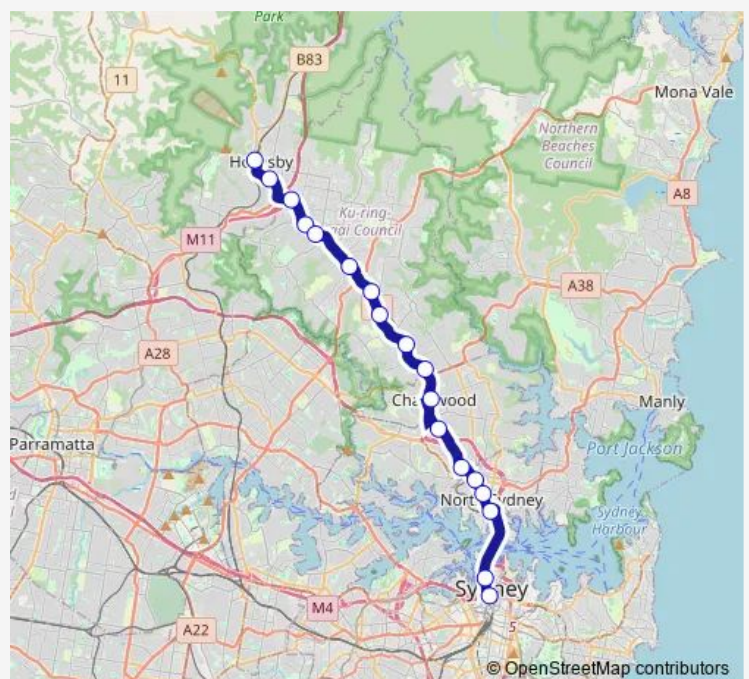

Waitara Station, Pacific Hwy

Pacific Hwy Opp Abbotsleigh College

Pacific Hwy At Eulbertie Av

Pacific Hwy Opp Duff St

Pymble Station, Pacific Hwy

Pacific Hwy Opp Dumaresq St

Pacific Hwy At Powell St

Lindfield Station, Pacific Hwy

Roseville Station, Pacific Hwy

Chatswood Station, Railway St, Stand H

Artarmon Station, Hampden St

St Leonards Station, Pacific Hwy, Stand A

Pacific Hwy After Falcon St

Pacific Hwy At West St

Pacific Hwy At Walker St

Friday 03:13-02:13⁺¹

Saturday 03:13-02:13⁺¹

Sunday 03:13-02:13⁺¹

Route info

Direction: Hornsby Station, Stand C

Stops: 18

Trip Duration: 0 hour 44 min

Direction

Pacific Hwy Opp West St

Pacific Hwy Opp Alexander St

St Leonards Station, Pacific Hwy, Stand D

Hampden Rd At Jersey Rd

Chatswood Station, Railway St, Stand J

Pacific Hwy Opp Roseville Station

Pacific Hwy Opp Lindfield Station