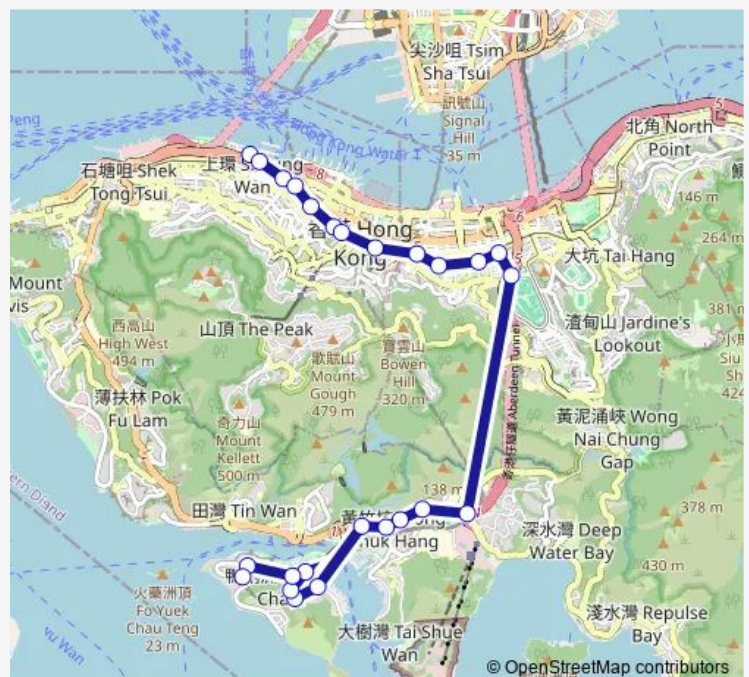

[Ctb] Admiralty Station - Queensway Plaza, Queensway

[Ctb] Arsenal Street, Hennessy Road → [Kmb+Ctb] Arsenal Street → Arsenal Street, Hennessy Road → [Kmb] Arsenal Street

[Ctb] Southorn Playground, Johnston Road

[Ctb] Burrows Street, WAN Chai Road

[Ctb] TIN LOK Lane, WAN Chai Road

Route schedule

[Ctb] Central (Macau Ferry) → [Kmb+Ctb] Macau Ferry BUS Terminus → Central (Macau Ferry) — [Ctb] South Horizons → [Kmb+Ctb] South Horizons BUS Terminus → South Horizons

Stops: 25

Trip Duration: 0 hour 37 min

[Ctb] Happy Valley Racecourse, Morrison Hill Road[[Kmb+Ctb] Happy Valley Race Course/
Happy Valley Racecourse, Morrison Hill Road

[Ctb] Aberdeen Tunnel BUS-BUS Interchange[[Kmb+Ctb] Aberdeen Tunnel/
Aberdeen Tunnel BUS-BUS Interchange