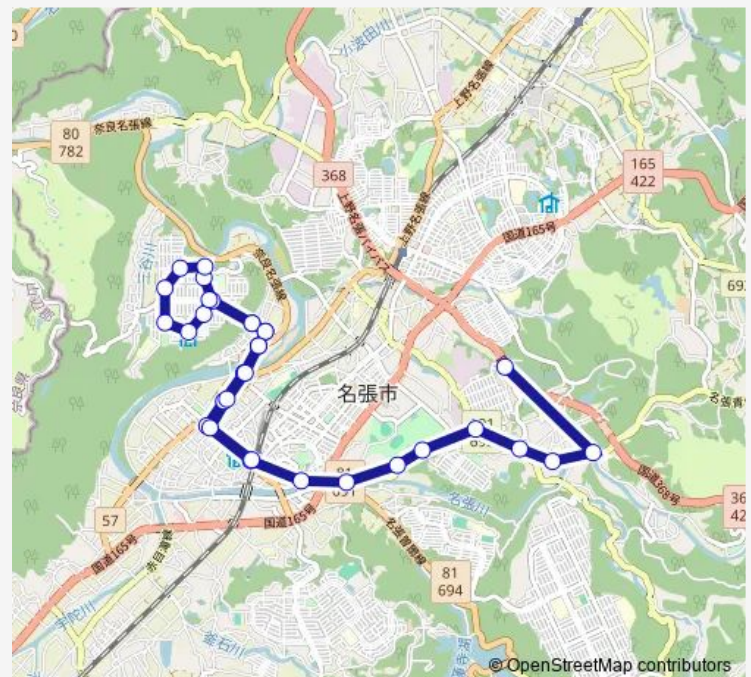

梅が丘

梅が丘北三番町

梅が丘北四番町

Route schedule

Megaドンキuny名張店 — 名張駅前

Monday 05:30-16:10

Tuesday 05:30-16:10

Wednesday 05:30-16:10

Thursday 05:30-16:10

Friday 05:30-16:10

Saturday 06:18-21:10

Sunday 06:18-21:10

Route info

Direction: Megaドンキuny名張店

Stops: 32

Trip Duration: 0 hour 49 min

Friday 08:50-22:05

Saturday 08:20-21:45

Sunday 08:20-21:45

Route info

Direction: 名張駅前

Stops: 32

Trip Duration: 0 hour 45 min

住宅前 (名張)