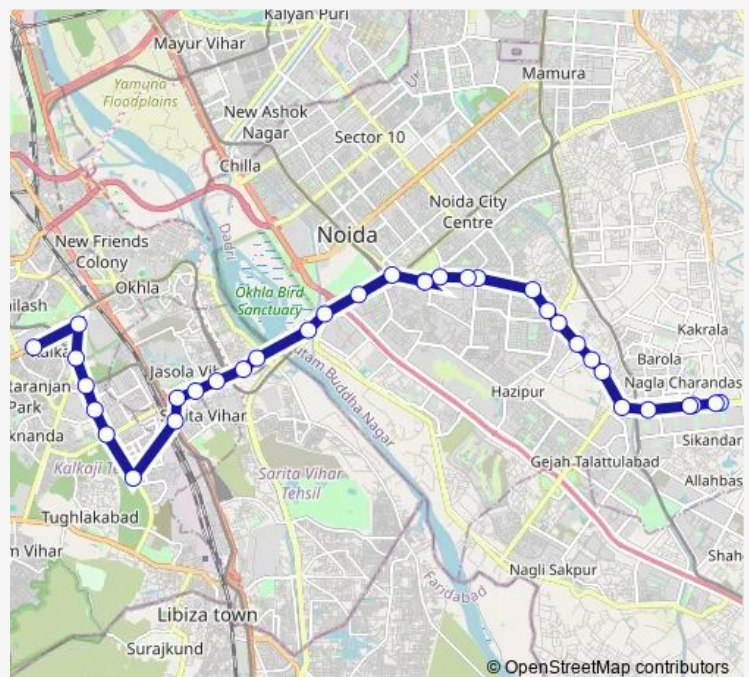

Bus 8adown

[Go to website](#)

Direction

Noida Ph 2 Phool Mandi — Nehru Place

34 stops

[Open route schedule](#)

Noida Ph 2 Phool Mandi

Noida Ph 2

Nangla Village

Hosiery Complex petrol Pump

Nepz Gate No 2

Noida Sec 82 More

Bhangel Village

Salarpur Village

Mehrishi Ashram Salarpur

Sarin Farm

Hindon Vihar Xing

Baroula Village

Aghapur Village

Noida Sec 40

Sadarpur More

Police Choki Sadarpur

Chhalera village

Noida Sector 37

Amity International School

Mahamaya Flyover West

Pusta No.-9

Route schedule

Noida Ph 2 Phool Mandi — Nehru Place

Monday 06:00-22:25

Tuesday 06:00-22:25

Wednesday 06:00-22:25

Thursday 06:00-22:25

Friday 06:00-22:25

Saturday 06:00-22:25

Sunday 06:00-22:25

Route info

Direction: Noida Ph 2 Phool Mandi

Stops: 34

Trip Duration: 1 hour 26 min

8adown