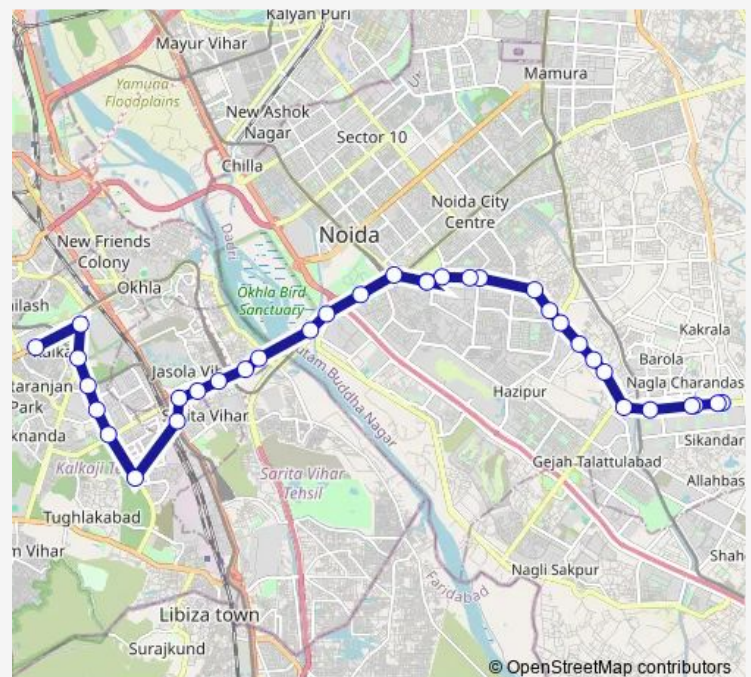

Bus 8adown

[Go to website](#)

Direction

Noida Ph 2 Phool Mandi — Nehru Place

34 stops

[Open route schedule](#)

Noida Ph 2 Phool Mandi

Noida Ph 2

Nangla Village

Hosiery Complex petrol Pump

Nepz Gate No 2

Noida Sec 82 More

Bhangel Village

Salarpur Village

Mehrishi Ashram Salarpur

Sarin Farm

Hindon Vihar Xing

Baroula Village

Aghapur Village

Noida Sec 40

Sadarpur More

Police Choki Sadarpur

Chhalera village

Noida Sector 37

Amity International School

Mahamaya Flyover West

Pusta No.-9

Route schedule

Noida Ph 2 Phool Mandi — Nehru Place

Monday 06:00-22:25

Tuesday 06:00-22:25

Wednesday 06:00-22:25

Thursday 06:00-22:25

Friday 06:00-22:25

Saturday 06:00-22:25

Sunday 06:00-22:25

Route info

Direction: Noida Ph 2 Phool Mandi

Stops: 34

Trip Duration: 1 hour 26 min

8adown

BusMaps