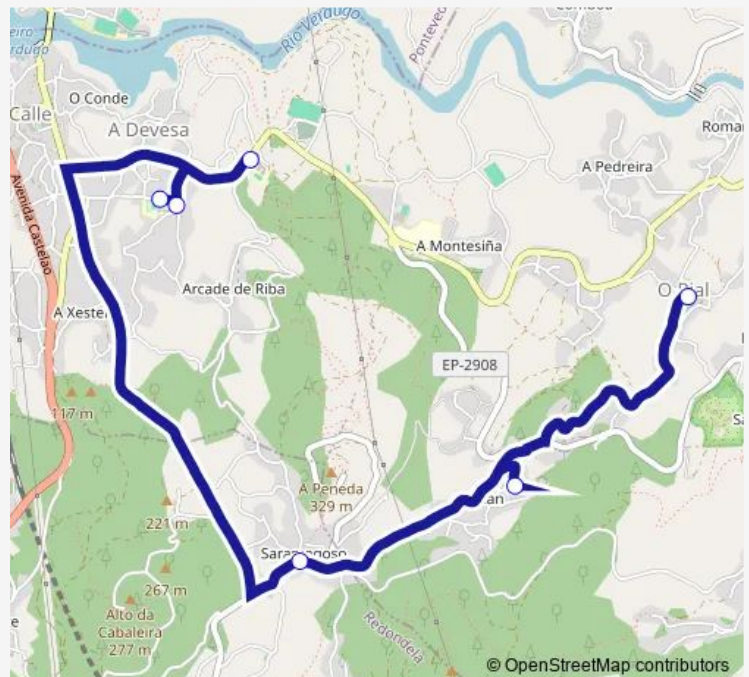

### Route schedule

Rial — Ceip Manuel Padín Truitei

Monday 08:55

Tuesday 08:55-15:44

Wednesday 08:55

Thursday 08:55

Friday 08:55

Saturday —

### Route info

Direction: Rial

Stops: 6

Trip Duration: 0 hour 15 min

Xg624005 — Ceip Manuel Padín Truiteiro-Rial