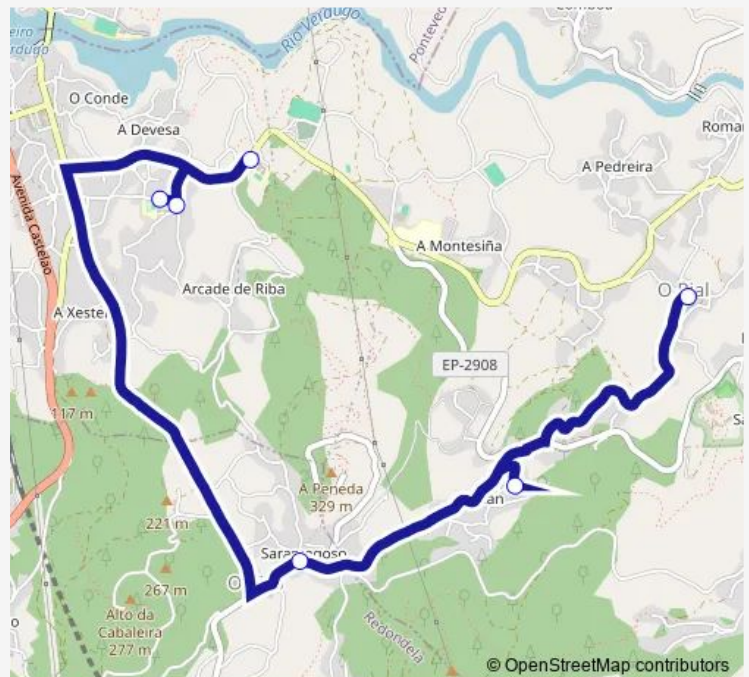

Wednesday 08:55

Thursday 08:55

Friday 08:55

Saturday —

Sunday —

Route info

Direction: Rial

Stops: 6

Trip Duration: 0 hour 15 min

XG624005 — Ceip Manuel Padín Truiteiro-Rial

Direction

Ceip Manuel Padín Truitei — Rial

6 stops

[Open route schedule](#)

Ceip Manuel Padín Truitei

Arcade (Cruce Colexio)