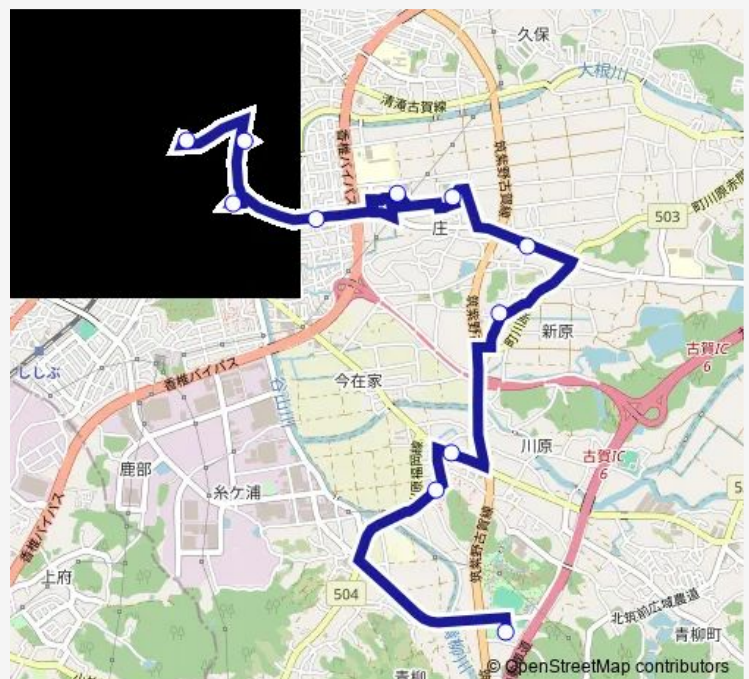

Jr古賀駅東口

Route schedule

コスモス館 — Jr古賀駅東口

Monday 09:25-16:20

Tuesday 09:25-16:20

Wednesday 09:25-16:20

Thursday 09:25-16:20

Friday 09:25-16:20

Saturday 09:25-16:20

Sunday 09:25-16:20

Route info

Direction: コスモス館

Stops: 11

Trip Duration: 0 hour 21 min

■ コスモス館→青柳四つ角→新原→サンコスモ→古賀駅 —
コスモス館→青柳四つ角→新原→サンコスモ→古賀駅[1006]

コスモス館→青柳四つ角→新原→サンコスモ→古賀駅 Bus time schedules and route maps are available in an offline PDF at busmaps.com. Use the busmaps.com website to see live bus times, train schedule or subway schedule, and step-by-step directions for all public transit in Koga