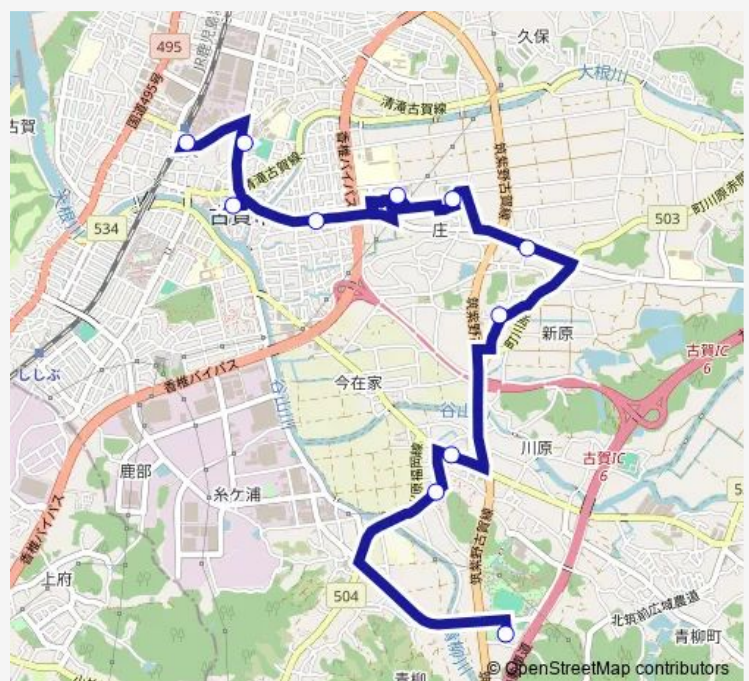

Jr古賀駅東口

Route schedule

コスモス館 — Jr古賀駅東口

Monday 09:25-16:20

Tuesday 09:25-16:20

Wednesday 09:25-16:20

Thursday 09:25-16:20

Friday 09:25-16:20

Saturday 09:25-16:20

Sunday 09:25-16:20

Route info

Direction: コスモス館

Stops: 11

Trip Duration: 0 hour 21 min

■ コスモス館→青柳四つ角→新原→サンコスモ→古賀駅 —
コスモス館→青柳四つ角→新原→サンコスモ→古賀駅[1006]

コスモス館→青柳四つ角→新原→サンコスモ→古賀駅 Bus time schedules and route maps are available in an offline PDF at busmaps.com. Use the busmaps.com website to see live bus times, train schedule or subway schedule, and step-by-step directions for all public transit in Koga