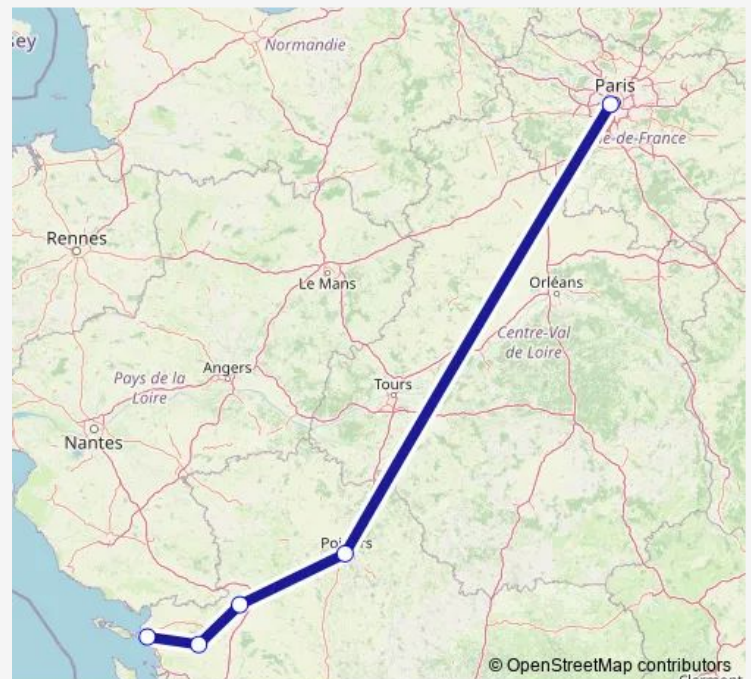

# Rail 433h Paris - La Rochelle

[Go to website](#)**Direction**

Paris Montparnasse Hall 1 - 2 — La Rochelle

5 stops

[Open route schedule](#)

Paris Montparnasse Hall 1 - 2

Poitiers

Niort

Surgères

La Rochelle

**Route schedule**

Paris Montparnasse Hall 1 - 2 — La Rochelle

Monday	15:27
Tuesday	—
Wednesday	—
Thursday	—
Friday	15:27
Saturday	15:27
Sunday	15:27

**Route info**

Direction: Paris Montparnasse Hall 1 - 2

Stops: 5

Trip Duration: 2 hour 49 min

■ 433h — Paris - La Rochelle

**BusMaps**

## Direction

La Rochelle — Paris Montparnasse Hall 1 - 2

5 stops

[Open route schedule](#)

La Rochelle

Surgères

Niort

Poitiers