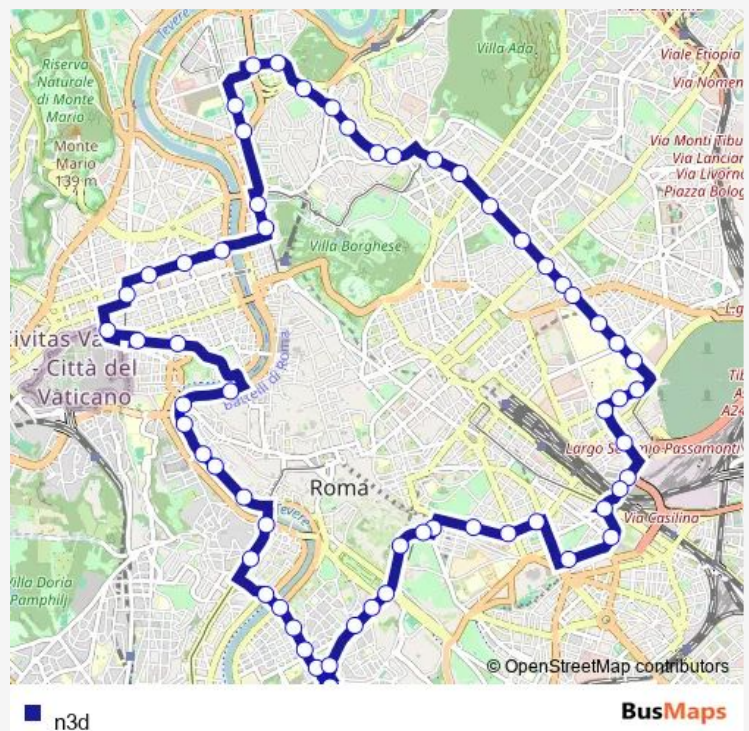

Lepanto (Ma)

P.Za Cinque Giornate

Piazza Della Marina

Route schedule

P.Le Ostiense-Piramide (MB-RI) — P.Le Ostiense-Piramide (MB-RI)

Monday	00:50-02:35 ⁺¹
Tuesday	00:50-02:35 ⁺¹
Wednesday	00:50-02:35 ⁺¹
Thursday	00:50-02:35 ⁺¹
Friday	00:50-02:30 ⁺¹
Saturday	00:15-02:30 ⁺¹
Sunday	00:15-02:35 ⁺¹

Route info

Direction: P.Le Ostiense-Piramide (MB-RI)

Stops: 60

Trip Duration: 1 hour 14 min

Flaminia/Villa Giulia

Ankara

Tiziano/Carpi

DE Coubertin/C.So Francia