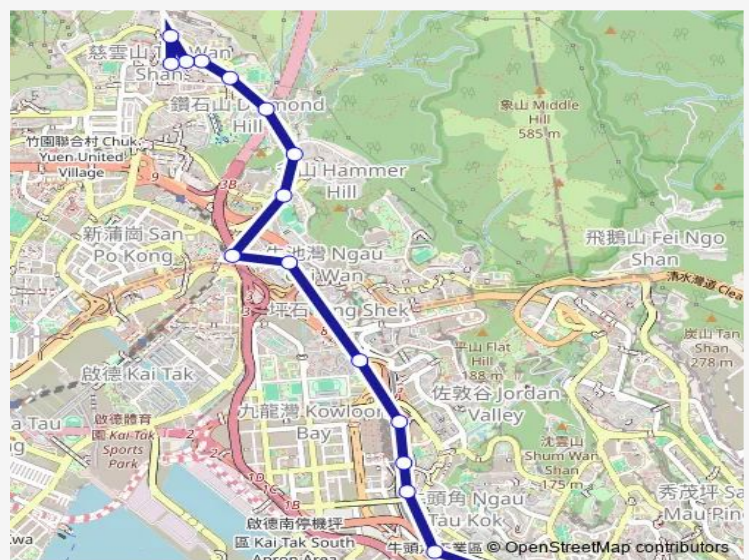

Monday 00:45

Tuesday 00:45

Wednesday 00:45

Thursday 00:45

Friday 00:45

Saturday 00:45

Sunday 00:45

Route info

Direction: [Kmb+Ctb] Kwun Tong (YUE MAN Square) BUS Terminus/
Kwun Tong (YUE MAN Square)[[Kmb] Kwun Tong (YUE MAN Square) BUS Terminus

Stops: 17

Trip Duration: 0 hour 31 min

N3d — Kwun Tong (YUE MAN Square) - TSZ WAN Shan (Central)