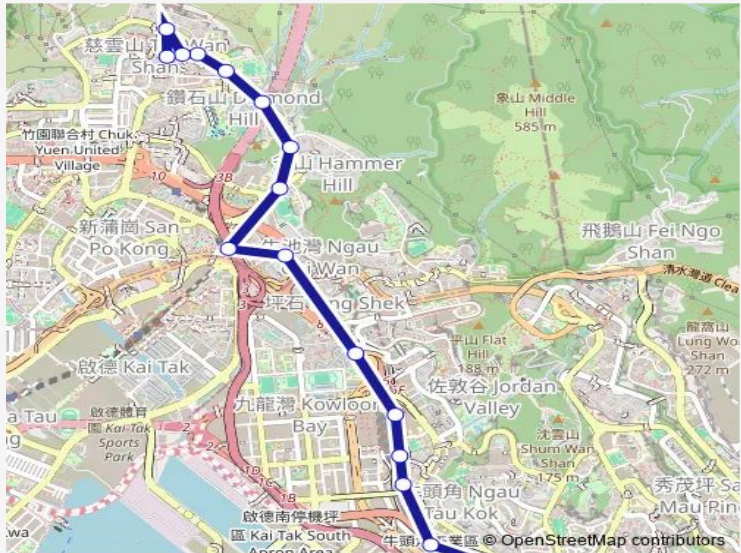

- [Ctb] TAN Fung House Choi Hung Estate, Lung Cheung Road[[Kmb+Ctb] Ngau CHI WAN BBI - TAN Fung House/
 TAN Fung House Choi Hung Estate, Lung Cheung Road[[Kmb] Ngau CHI WAN BBI - TAN Fung House
- [Kmb] Choi Hung BBI - Choi Hung BUS Terminus
- [Ctb] Chun TOK School, Hammer Hill Road[[Kmb+Ctb] Chun TOK School/
Chun TOK School, Hammer Hill Road[[Kmb] Chun TOK School

Route schedule
[Kmb+Ctb] Kwun Tong (YUE MAN Square) BUS Terminus/
Kwun Tong (YUE MAN Square)[[Kmb] Kwun Tong (YUE MAN Square) BUS Terminus — [Ctb] TSZ WAN Shan (Central)[[Kmb+Ctb] TSZ WAN Shan (Central) BUS Terminus/
Tsz WAN Shan (Central)[[Kmb] TSZ WAN Shan (Central) BUS Terminus

Monday	00:45
Tuesday	00:45
Wednesday	00:45
Thursday	00:45
Friday	00:45
Saturday	00:45
Sunday	00:45

Route info
Direction: [Kmb+Ctb] Kwun Tong (YUE MAN Square) BUS Terminus/
Kwun Tong (YUE MAN Square)[[Kmb] Kwun Tong (YUE MAN Square) BUS Terminus
Stops: 17
Trip Duration: 0 hour 34 min