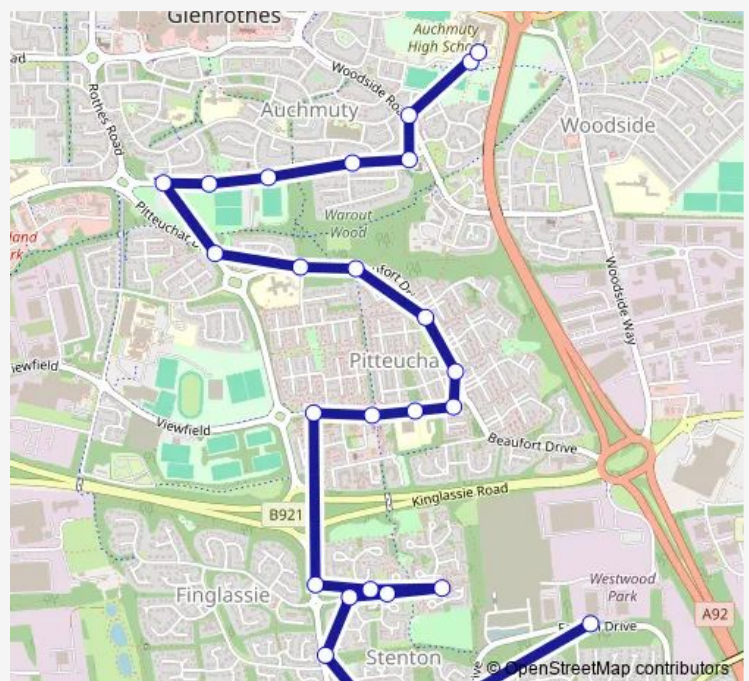

Balmoral Road

Mar Drive Turning Circle

Sorn Green

Route schedule

Auchmuty High School — Charleston Drive

Monday	15:25
Tuesday	15:25
Wednesday	14:30
Thursday	14:30
Friday	14:30
Saturday	—
Sunday	—

Route info

Direction: Auchmuty High School

Stops: 27

Trip Duration: 0 hour 34 min

AM1 — Auchmuty High School - Stenton, Finglassie or Lochty

Balmoral Road

Strathburn Drive

Stenton Pond

Brodie Court

Kellie Court

Charleston Drive

Direction

Charleston Drive — Auchmuty High School

22 stops

[Open route schedule](#)

Charleston Drive

Kellie Court

Wednesday 08:12

Thursday 08:12

Friday 08:12

Saturday —

Sunday —

Route info

Direction: Charleston Drive

Stops: 22