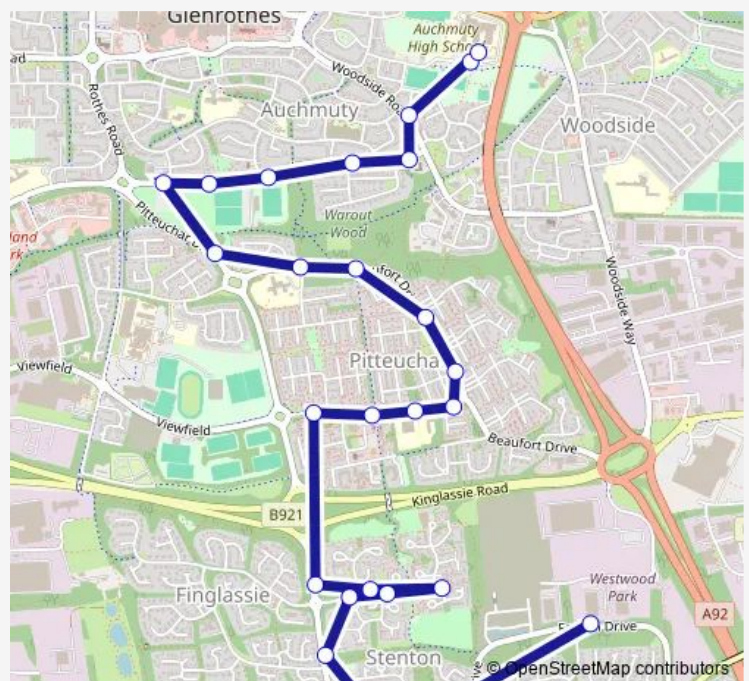

Balmoral Road

Mar Drive Turning Circle

Sorn Green

Route schedule

Auchmuty High School — Charleston Drive

Monday	15:25
Tuesday	15:25
Wednesday	14:30
Thursday	14:30
Friday	14:30
Saturday	—
Sunday	—

Route info

Direction: Auchmuty High School

Stops: 27

Trip Duration: 0 hour 34 min

AM1 — Auchmuty High School - Stenton, Finglassie or Lochty

Balmoral Road

Strathburn Drive

Stenton Pond

Brodie Court

Kellie Court

Charleston Drive

Direction

Charleston Drive — Auchmuty High School

22 stops

[Open route schedule](#)

Charleston Drive

Kellie Court

Wednesday 08:12

Thursday 08:12

Friday 08:12

Saturday —

Sunday —

Route info

Direction: Charleston Drive

Stops: 22