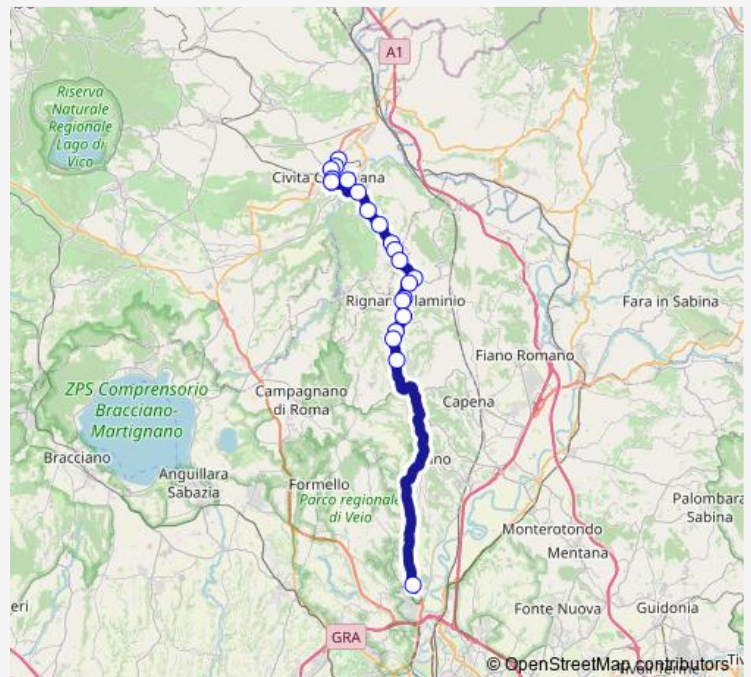

Rignano | Via Flaminia (Vallerano) # f2198

Rignano | Via Flaminia Via Carducci # f2199

Rignano | Via Flaminia Via Fazio # f2214

Rignano | Via Flaminia Via Vallelunga # f2216

Rignano | Via Flaminia Via Colonnelle # f2217

Rignano | Via Flaminia (Monte Cerasa) # f2218

Rignano | Via Flaminia (Morolo) # f2219

Route schedule

Civita | Via Terni Via Palombara # f2358 — Roma | Stazione Montebello # f16001

Monday	05:45
Tuesday	05:45
Wednesday	05:45
Thursday	05:45
Friday	05:45
Saturday	—
Sunday	—

Route info

Direction: Civita | Via Terni Via Palombara # f2358

Stops: 21

Trip Duration: 1 hour 20 min

■ Aa811d — Civita Castellana - Montebello (RM-VT) # Aa811d

Aa811d Bus time schedules and route maps are available in an offline PDF at busmaps.com. Use the busmaps.com website to see live bus times, train schedule or subway schedule, and step-by-step directions for all public transit in Civita Castellana