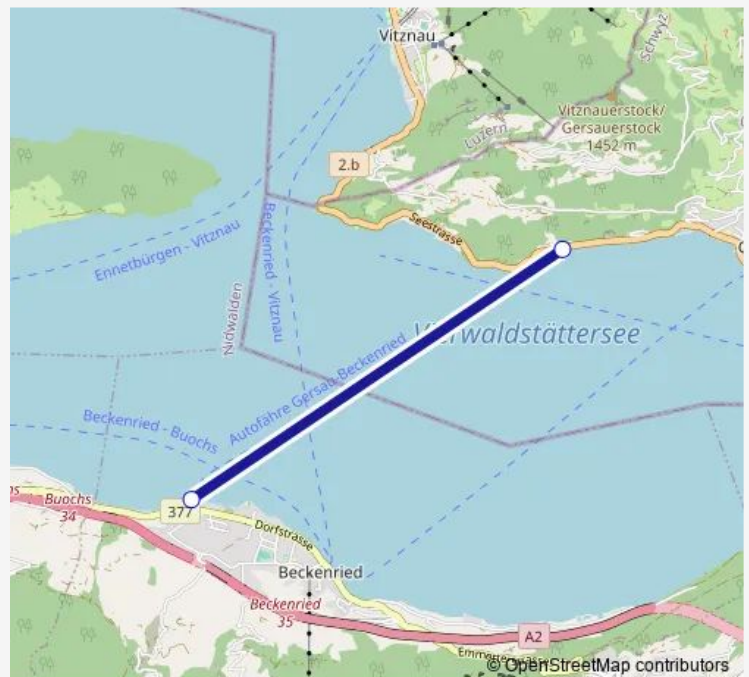

### Direction

undefined — undefined

0 stops

[Open route schedule](#)

### Route schedule

undefined — undefined

Monday	09:40
Tuesday	09:40
Wednesday	09:40
Thursday	09:40
Friday	09:40
Saturday	09:40
Sunday	09:40

### Route info

Direction:

Stops: 0

Trip Duration: – min

■ 10 — FAE 10

10 Ferry time schedules and route maps are available in an offline PDF at [busmaps.com](https://busmaps.com). Use the [busmaps.com](https://busmaps.com) website to see live bus times, train schedule or subway schedule, and step-by-step directions for all public transit in Beckenried