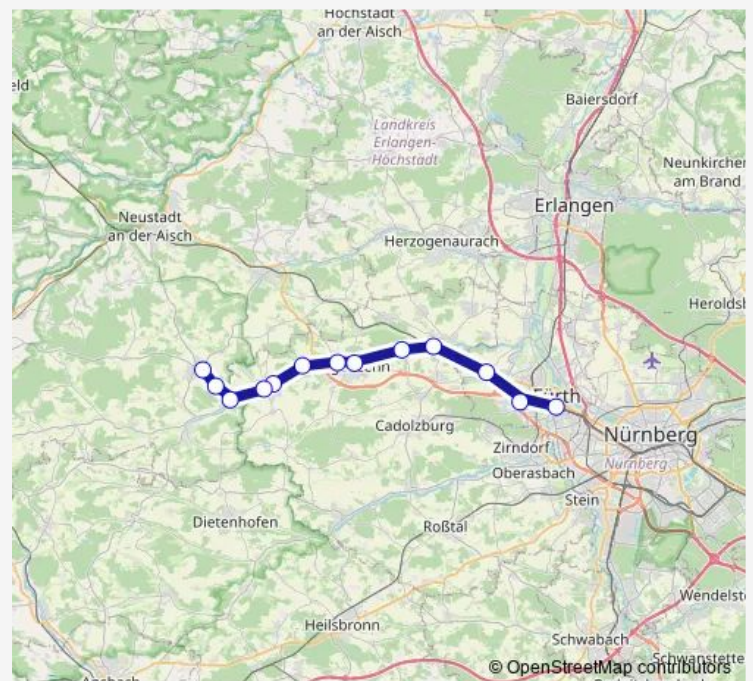

Thursday 20:18

Friday 20:18

Saturday 20:18

Sunday 20:18

Route info

Direction: Markt Erlbach

Stops: 13

Trip Duration: 0 hour 45 min

Rb12

Direction

Fürth (Bay) Hbf — Markt Erlbach

13 stops

[Open route schedule](#)

Fürth (Bay) Hbf

Fürth-Unterfürberg

Fürth-Burgfarrnbach