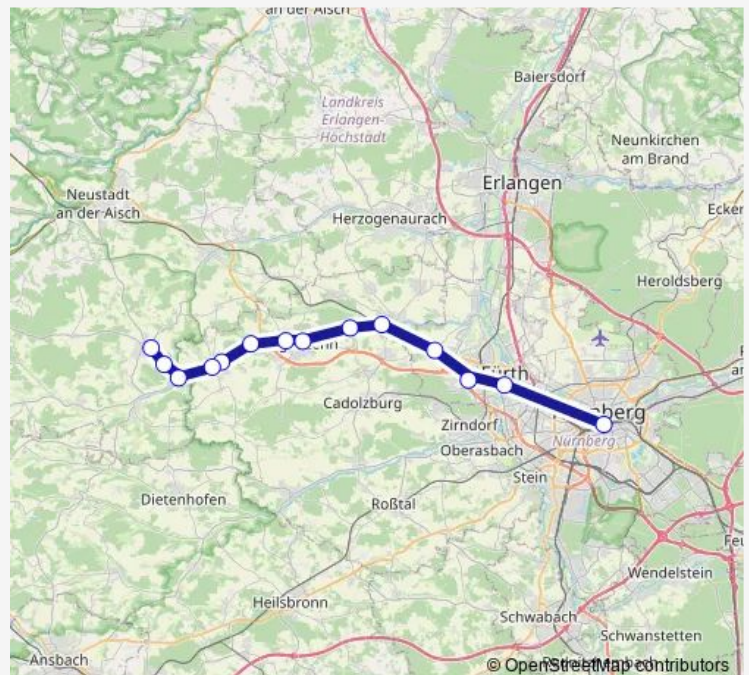

### Route info

Direction: Fürth (Bay) Hbf

Stops: 13

Trip Duration: 0 hour 46 min

■ RB12