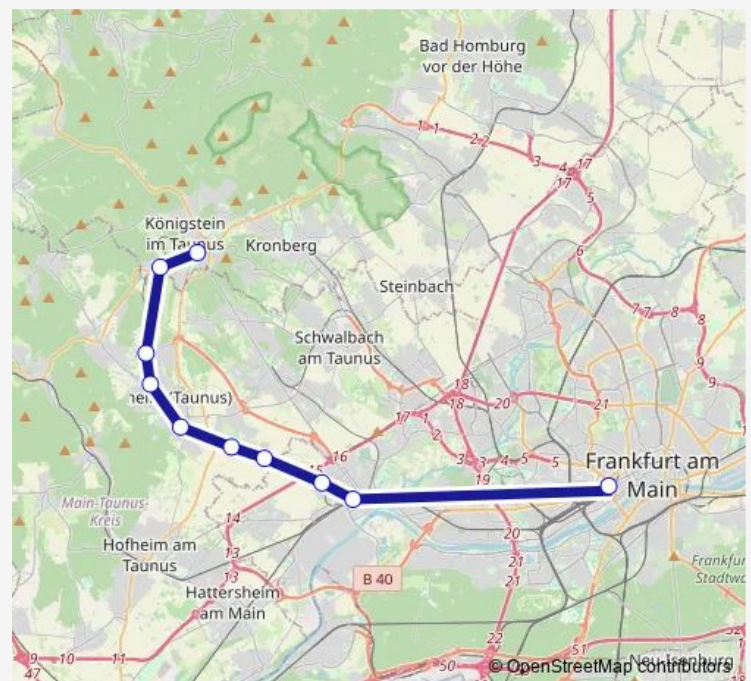

Frankfurt (Main) Hauptbahnhof

### Route schedule

Königstein (Taunus) Bahnhof — Frankfurt (Main) Hauptbahnhof

Monday 15:32

Tuesday 15:32

Wednesday 15:32

Thursday 15:32

Friday 15:32

Saturday —

### Route info

Direction: Königstein (Taunus) Bahnhof

Stops: 10

Trip Duration: 0 hour 38 min

■ RB12