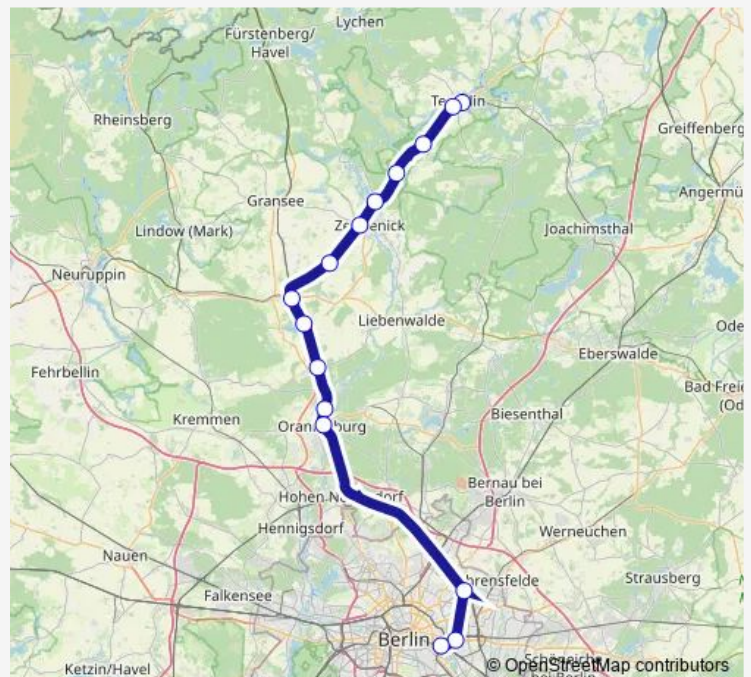

Regional Rail Service RB12

[Go to website](#)

Direction

S Ostkreuz Bhf (Berlin) — Templin, Stadt Bhf

15 stops

[Open route schedule](#)

S Ostkreuz Bhf (Berlin)

S+U Lichtenberg Bhf (Berlin)

S Hohenschönhausen Bhf (Berlin)

S Oranienburg Bhf

Sachsenhausen, Bahnhof

Nassenheide, Bahnhof

Grüneberg, Bahnhof

Löwenberg (Mark), Bahnhof

Bergsdorf, Bahnhof

Zehdenick, Bahnhof

Zehdenick, Neuhof Bhf

Vogelsang (OHV), Bahnhof

Hammelspring, Bahnhof

Templin, Bahnhof

Templin, Stadt Bhf

Route schedule

S Ostkreuz Bhf (Berlin) — Templin, Stadt Bhf

Monday 05:48-23:45

Tuesday 05:48-23:45

Wednesday 05:48-23:45

Thursday 05:48-23:45

Friday 05:48-23:45

Saturday 05:48-23:45

Sunday 05:48-23:45

Route info

Direction: S Ostkreuz Bhf (Berlin)

Stops: 15

Trip Duration: 1 hour 30 min

■ RB12

BusMaps