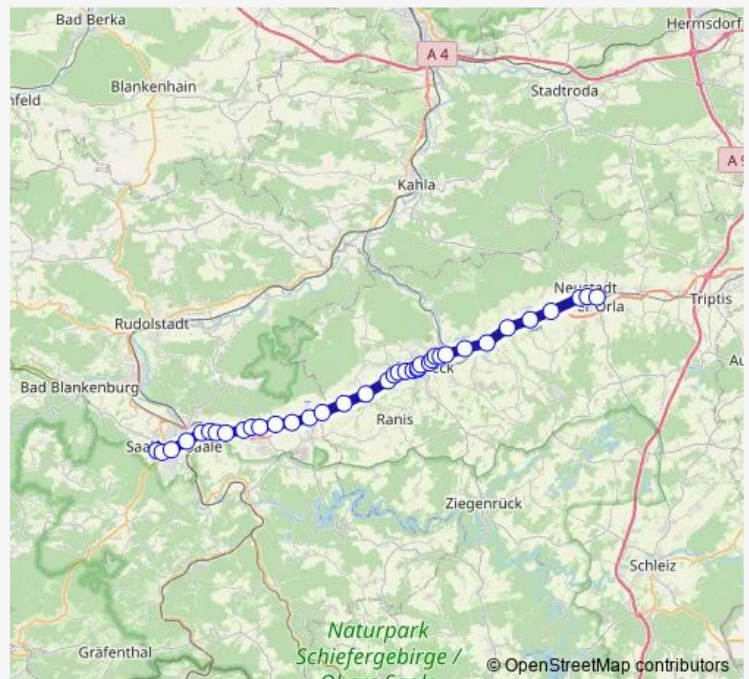

Bus 944

[Go to website](#)

Direction

Krölpa (b. Pößneck), Schule — Zella (b. Pößneck)

3 stops

[Open route schedule](#)

Krölpa (b. Pößneck), Schule

Rockendorf, Wendeschleife

Zella (b. Pößneck)

Route schedule

Krölpa (b. Pößneck), Schule — Zella (b. Pößneck)

Monday	13:35
Tuesday	13:35
Wednesday	13:35
Thursday	13:35
Friday	13:35
Saturday	—
Sunday	—

Route info

Direction: Krölpa (b. Pößneck), Schule

Stops: 3

Trip Duration: 0 hour 9 min

944

Direction

Pößneck, Augenseestraße — Oppurg, Wohnheim

4 stops

[Open route schedule](#)

Pößneck, Augenseestraße

Route info

Direction: Pößneck, Augenseestraße

Stops: 4

Trip Duration: 0 hour 7 min

Direction

Neustadt a.d. Orla, Busbahnhof — Pößneck, Busbahnhof

14 stops

[Open route schedule](#)