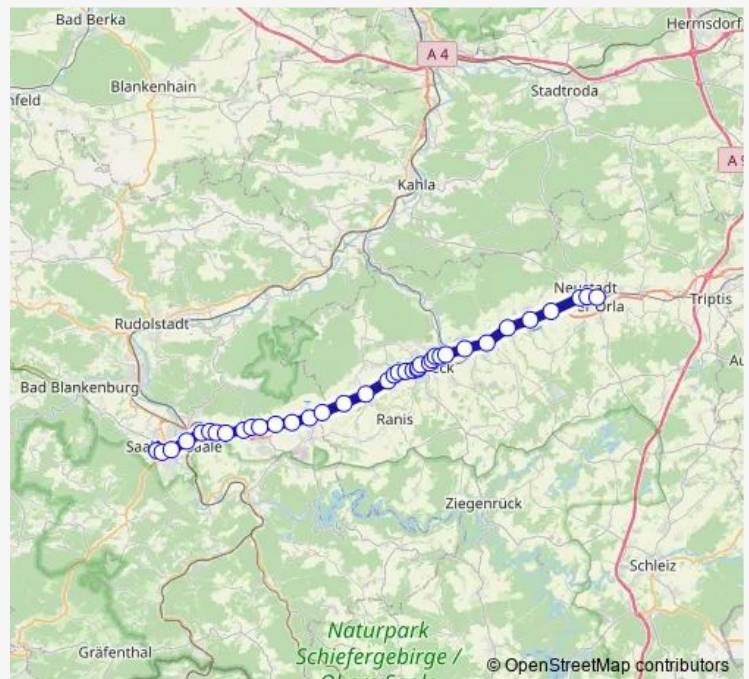

### Direction

Krölpa (b. Pößneck), Schule — Zella (b. Pößneck)

3 stops

[Open route schedule](#)

Krölpa (b. Pößneck), Schule

Rockendorf, Wendeschleife

Zella (b. Pößneck)

### Route schedule

Krölpa (b. Pößneck), Schule — Zella (b. Pößneck)

Monday	13:35
Tuesday	13:35
Wednesday	13:35
Thursday	13:35
Friday	13:35
Saturday	—
Sunday	—

### Route info

Direction: Krölpa (b. Pößneck), Schule

Stops: 3

Trip Duration: 0 hour 9 min

944

## Direction

Neustadt a.d. Orla, Busbahnhof — Saalfeld, Krankenhaus

40 stops

[Open route schedule](#)

Neustadt a.d. Orla, Busbahnhof

Neustadt a.d. Orla, Abzweig Orlagasse

Neustadt a.d. Orla, Goethestraße

Neunhofen, Ort