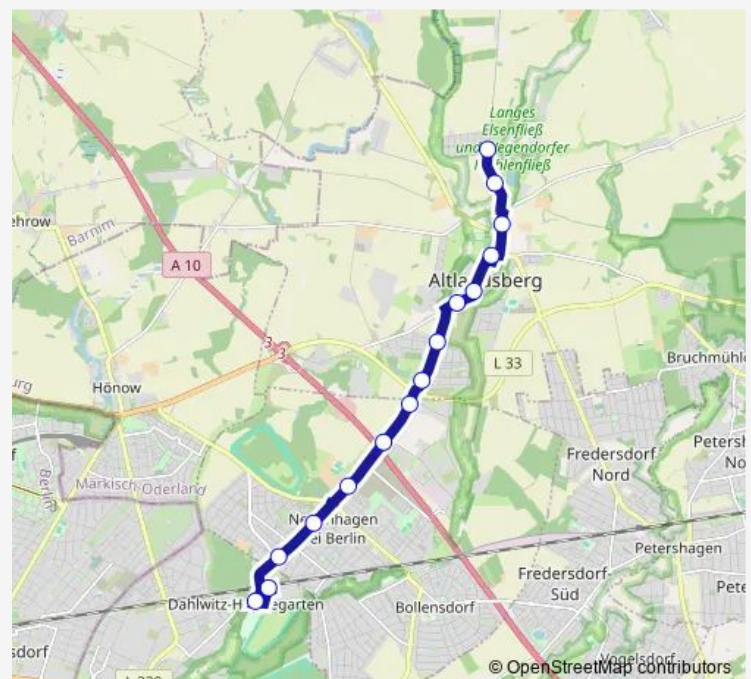

Wednesday 12:22-13:50

Thursday 12:22-13:50

Friday 12:22-13:50

Saturday —

Sunday —

Route info

Direction: Altlandsberg, Schulcampus

Stops: 13

Trip Duration: 0 hour 21 min

944

BusMaps

Direction

S Hoppegarten — Altlandsberg, Nord

15 stops

[Open route schedule](#)

S Hoppegarten