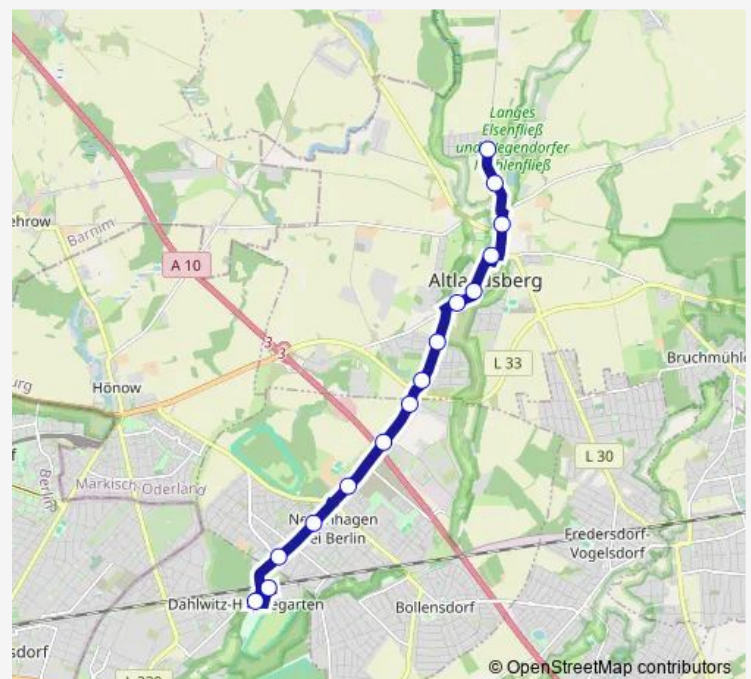

Wednesday 12:22-13:50

Thursday 12:22-13:50

Friday 12:22-13:50

Saturday —

Sunday —

Route info

Direction: Altlandsberg, Schulcampus

Stops: 13

Trip Duration: 0 hour 21 min

944

BusMaps

Direction

S Hoppegarten — Altlandsberg, Nord

15 stops

[Open route schedule](#)

S Hoppegarten