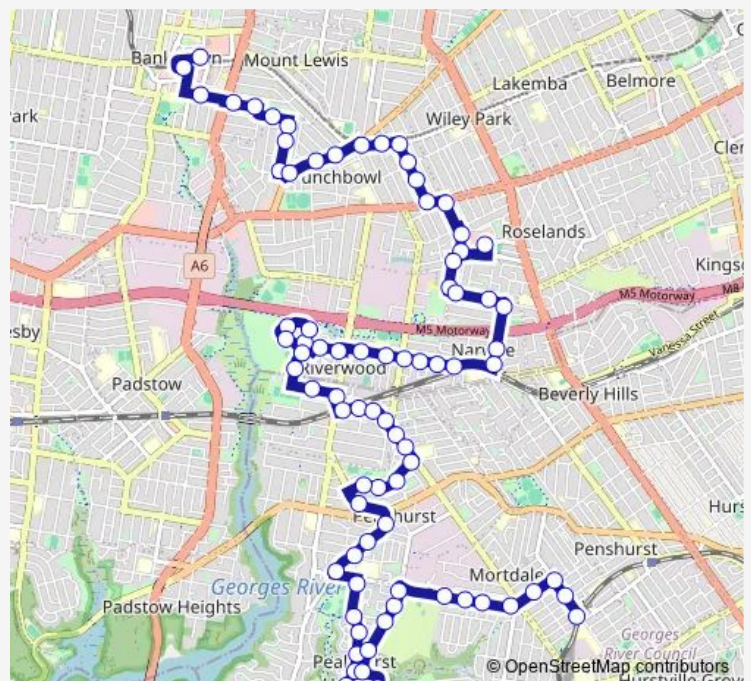

Macquarie Pl At The Strand

Morts Rd Opp Victoria Av

Universal St At The Strand

Roberts Av At Cromdale St

Roberts Av At Bowman St

Beatty Reserve, Roberts Av

Roberts Av After Fairway Av

Roberts Av At Lorraine St

Monday 05:41-21:14

Tuesday 05:41-21:14

Wednesday 05:41-21:14

Thursday 05:41-21:14

Friday 05:41-21:14

Saturday 07:23-17:58

Sunday 08:38-17:13

Route info

Direction: Mortdale Station, Pitt St, Stand A

Stops: 81

Trip Duration: 1 hour 4 min

944 — Mortdale to Bankstown via Peakhurst Heights

Our Lady Of Fatima Catholic Church, Isaac St

Forest Rd At Samuel St

Forest Rd At Park St

Friday 05:39-20:53

Saturday 07:49-18:16

Sunday 08:31-16:58

Route info

Direction: Bankstown Central, Link Rd, Stand A

Stops: 81

Trip Duration: 0 hour 58 min

Shorter Av After Karne St