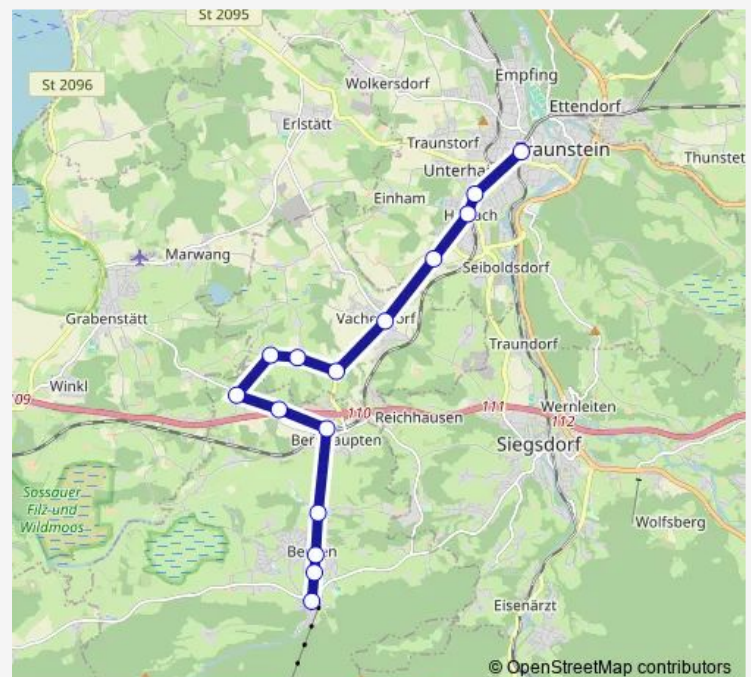

Bergen (Oberbay)

Bergen Stocka

Bergen Kurpark

Bergen Mitterfeld

Bergen Hochfellnbahn

### Route schedule

Maxplatz — Bergen Hochfellnbahn

Monday 06:35-19:15

Tuesday 06:35-19:15

Wednesday 06:35-19:15

Thursday 06:35-19:15

Friday 06:35-19:15

Saturday 07:33-10:05

### Route info

Direction: Maxplatz

Stops: 17

Trip Duration: 0 hour 27 min

■ 9514

## Direction

Bergen Hochfellnbahn — Maxplatz

18 stops

[Open route schedule](#)

Bergen Hochfellnbahn

Bergen Mitterfeld

Bergen Kurpark

Bergen Stocka