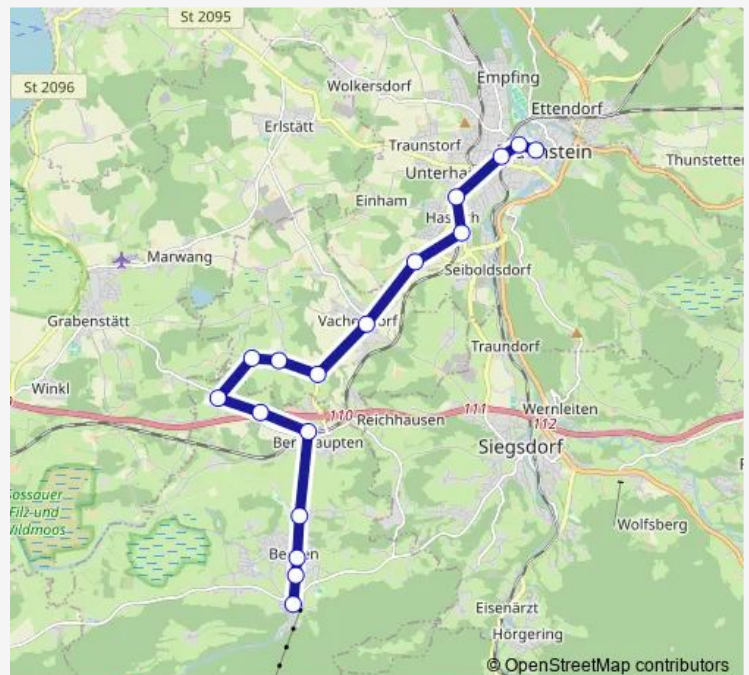

Bergen Kurpark

Bergen Mitterfeld

Bergen Hochfellnbahn

Route schedule

Traunstein — Bergen Hochfellnbahn

Monday 06:35-15:12

Tuesday 06:35-15:12

Wednesday 06:35-15:12

Thursday 06:35-15:12

Friday 06:35-15:12

Saturday —

Sunday —

Route info

Direction: Traunstein

Stops: 15

Trip Duration: 0 hour 20 min

Direction

Bergen Hochfellnbahn — Maxplatz

15 stops

[Open route schedule](#)

Bergen Hochfellnbahn

Bergen Mitterfeld

Bergen Kurpark

Bergen Stocka