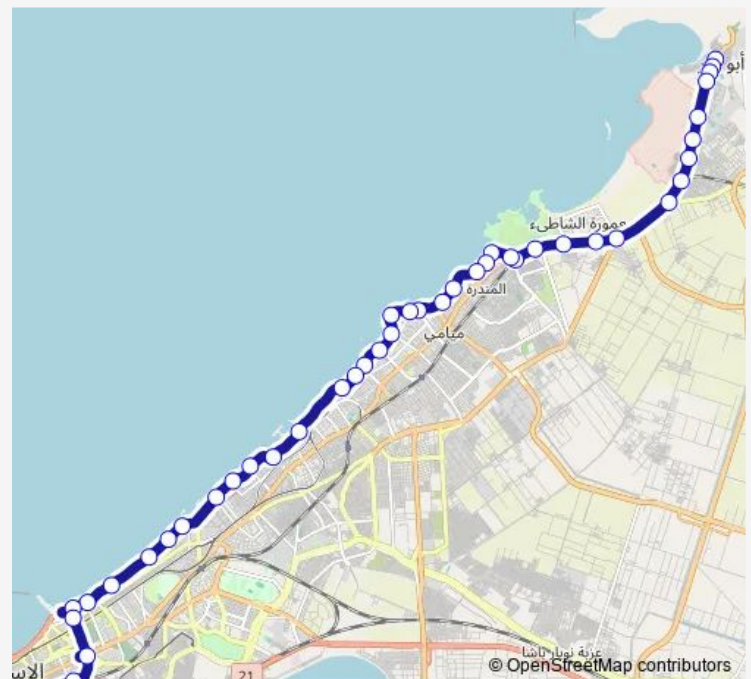

Thursday 07:00

Friday 07:00

Saturday 07:00

Sunday 07:00

Route info

Direction: Abu Qir Station

Stops: 42

Trip Duration: 0 hour 49 min

Minibus 1 — Abu Qir - Train Station (El-Shohada Square) **BusMaps**

Miami - Courniche

Ber Masoud

Abu Dhabi Bank - Sidi Bishr

Sidi Bishr Beach

Mohamed Naguib Square

Al Rahman Mosque - Courniche

Al Mahrousa Tunnel