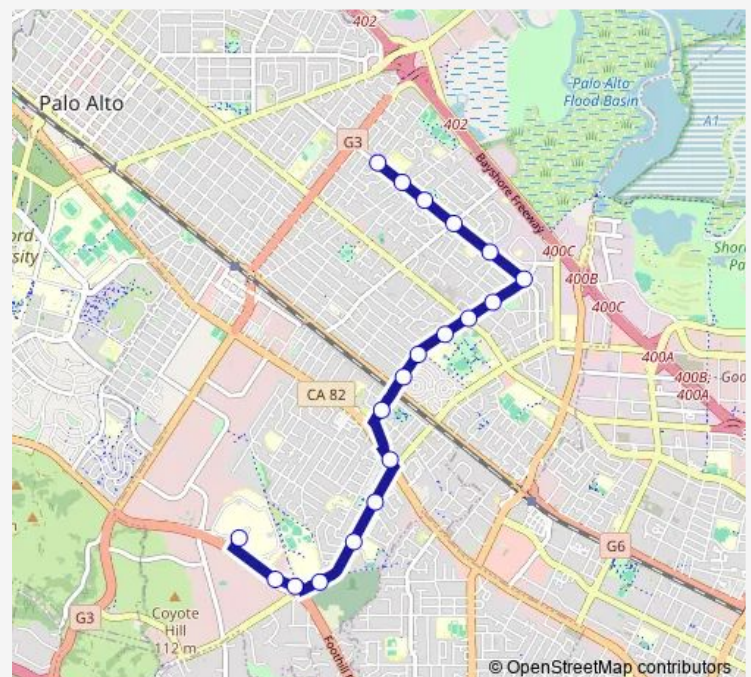

### Route schedule

Louis & Elbridge — Arastradero & Gunn High School

Monday 08:17

Tuesday 08:17

Wednesday 08:17

Thursday 08:17

Friday 08:17

Saturday —

### Route info

Direction: Louis & Elbridge

Stops: 15

Trip Duration: 0 hour 25 min

School 288I — Gunn HS - Louis & Fielding

**Direction**

Palo Alto Veterans Hospital — Louis &amp; Amarillo

19 stops

## Route schedule

Palo Alto Veterans Hospital — Louis &amp; Amarillo

Monday 15:55

Tuesday 16:15

Wednesday 15:35

Thursday 16:15

Friday 15:35

Saturday —