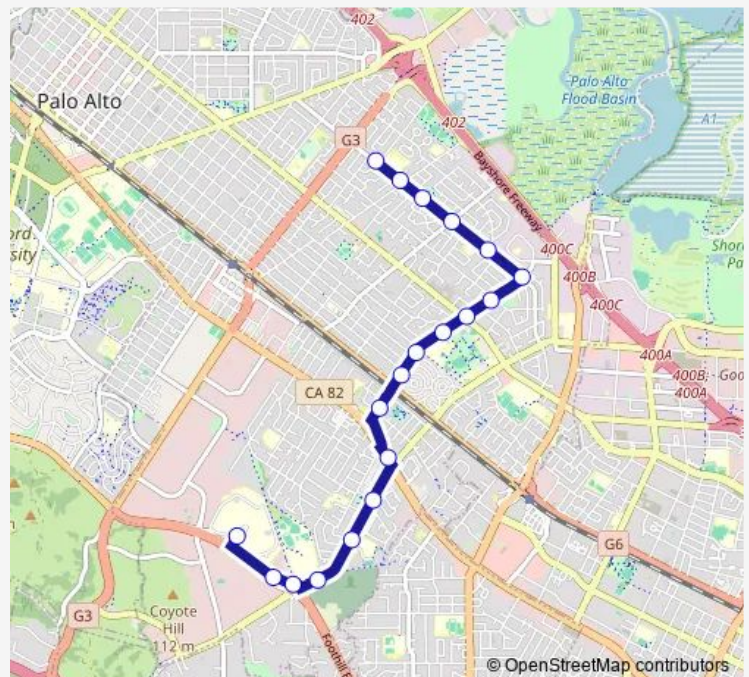

Tuesday 08:17

Wednesday 08:17

Thursday 08:17

Friday 08:17

Saturday —

Sunday —

Route info

Direction: Louis & Elbridge

Stops: 15

Trip Duration: 0 hour 25 min

School 288L — Gunn HS - Louis & Fielding

Direction

Palo Alto Veterans Hospital — Louis & Amarillo

19 stops

[Open route schedule](#)

Palo Alto Veterans Hospital

Louis & Colorado

Louis & Amarillo

Route schedule

Palo Alto Veterans Hospital — Louis & Amarillo

Monday	—
Tuesday	16:20
Wednesday	15:40
Thursday	16:20
Friday	15:40
Saturday	—
Sunday	—

Route info

Direction: Palo Alto Veterans Hospital